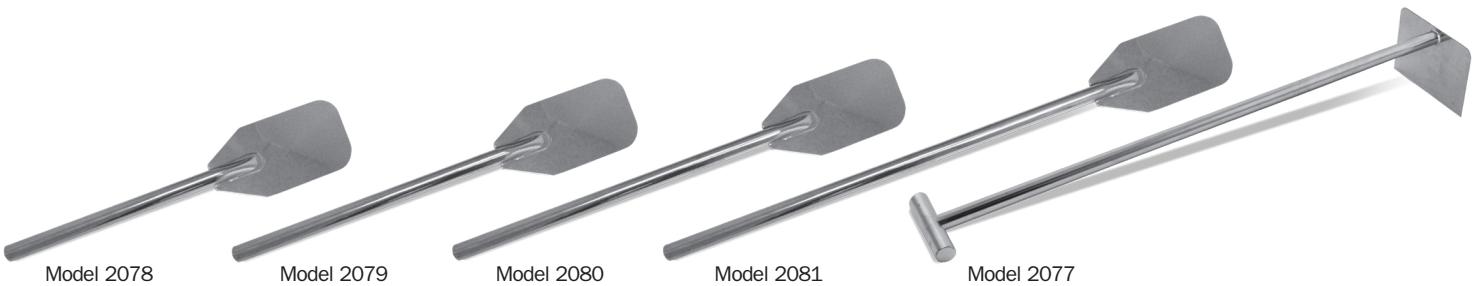

COLUMBIA PRODUCTS SANI-LAV®

Stainless Steel Shovels and Paddles

Model 267

Model 207

Model 227

Model 217

Model 267R

Model 207R

Model 227R

Model 217R

Model 2078

Model 2079

Model 2080

Model 2081

Model 2077