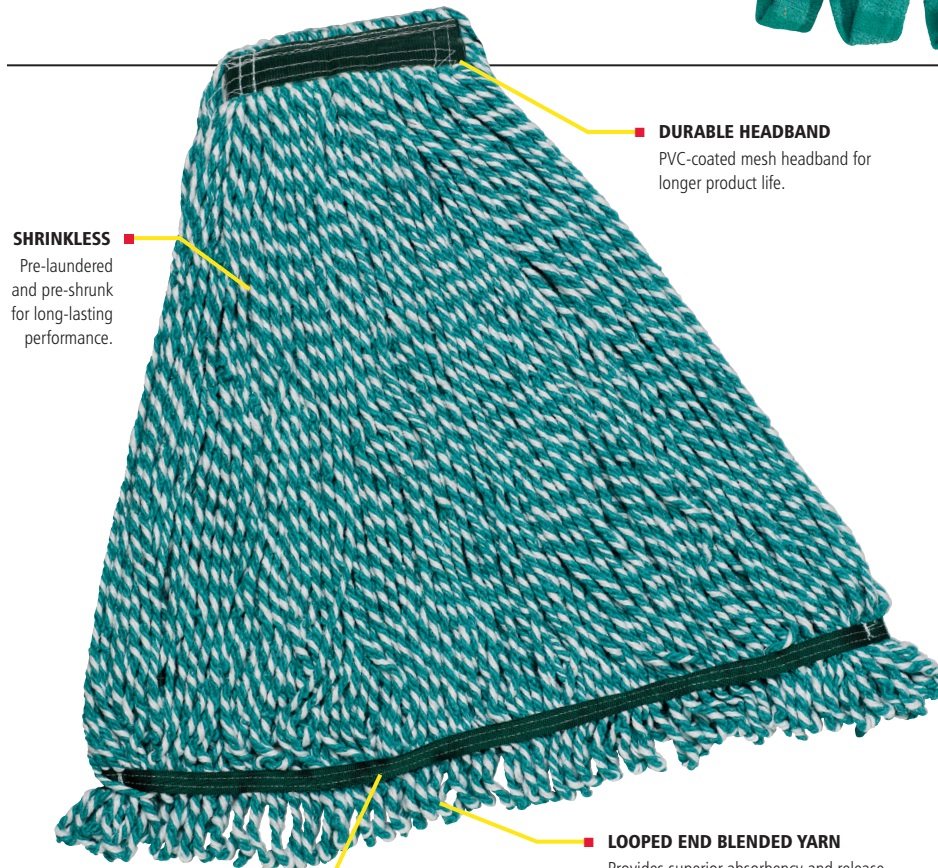

■ **SHRINKLESS**
Pre-laundered
and pre-shrunk
for long-lasting
performance.

■ **DURABLE HEADBAND**
PVC-coated mesh headband for
longer product life.

■ **LOOPED END BLENDED YARN**
Provides superior absorbency and release
for faster drying floors and improved
productivity.

■ **DOUBLE-STITCHED TAILBAND**
for improved durability and
launderability.

WEB FOOT® MICROFIBER STRING MOPS

Great for smooth to rough floors and
large spill pickups.

2X

the cleaning power
of cotton mops*

48%

faster cleaning than with
standard cotton mops*

100+

laundering—withstands twice the
laundering of standard blend mops*

(up to 28% post-consumer recycled PET plastic
and 21% post-industrial cotton)

*Based on internal testing.