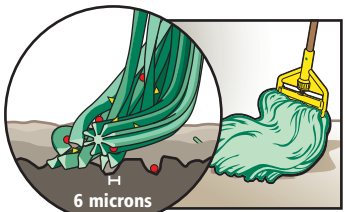

RUBBERMAID INVADER®
Side gate style for use with 1" headbands.

RUBBERMAID GRIPPER®
Clamp style for use with 5" headbands.

Rubbermaid Web Foot® Microfiber Mops provide maximum cleaning power with best-in-the-industry split microfiber yarns.

COTTON FIBER

- Cotton fibers are too large to clean crevices where bacteria, spores, and viruses hide
- Tests prove cotton fibers remove only 65% of these contaminants

TRADITIONAL NON-SPLIT MICROFIBER

- While half the size of cotton fibers, non-split microfiber is still not fine enough to effectively remove pathogens
- Tests prove non-split microfiber also leaves contaminants behind