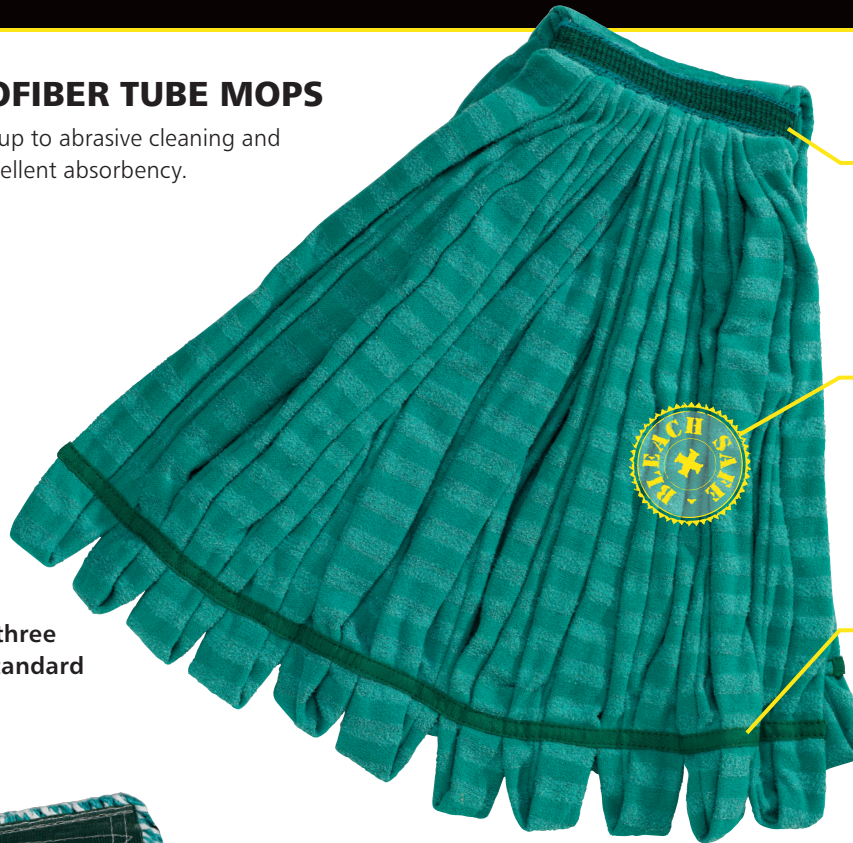

Save Time, Save Money, Clean Better

WEB FOOT® MICROFIBER TUBE MOPS

Innovative tube design stands up to abrasive cleaning and heavy-duty scrubbing with excellent absorbency.

2X

the cleaning power
of cotton mops*

54%

faster cleaning than with
standard cotton mops*

200+

laundering with bleach in
200° F water—withstands three
times the laundering of standard
blend mops*

■ **DURABLE HEADBAND**
PVC-coated mesh headband
for longer product life.

■ **BLEACH SAFE**
in laundry and use.

■ **DOUBLE-STITCHED
TAILBAND**
Improves durability and
eliminates streaking.