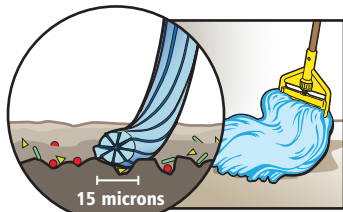

RUBBERMAID INVADER®
Side gate style for use with 1" headbands.

RUBBERMAID GRIPPER®
Clamp style for use with 5" headbands.

Rubbermaid Web Foot® Microfiber Mops provide maximum cleaning power with best-in-the-industry split microfiber yarns.

COTTON FIBER

- Cotton fibers are too large to clean crevices where bacteria, spores, and viruses hide
- Tests prove cotton fibers remove only 65% of these contaminants

TRADITIONAL NON-SPLIT MICROFIBER

- While half the size of cotton fibers, non-split microfiber is still not fine enough to effectively remove pathogens
- Tests prove non-split microfiber also leaves contaminants behind

RUBBERMAID SPLIT MICROFIBER

- Exceptionally fine, premium quality Rubbermaid split microfiber penetrates microscopic crevices where cotton and non-split microfiber can't reach
- Tests prove Rubbermaid split microfiber traps, holds, and removes 95% of contaminants