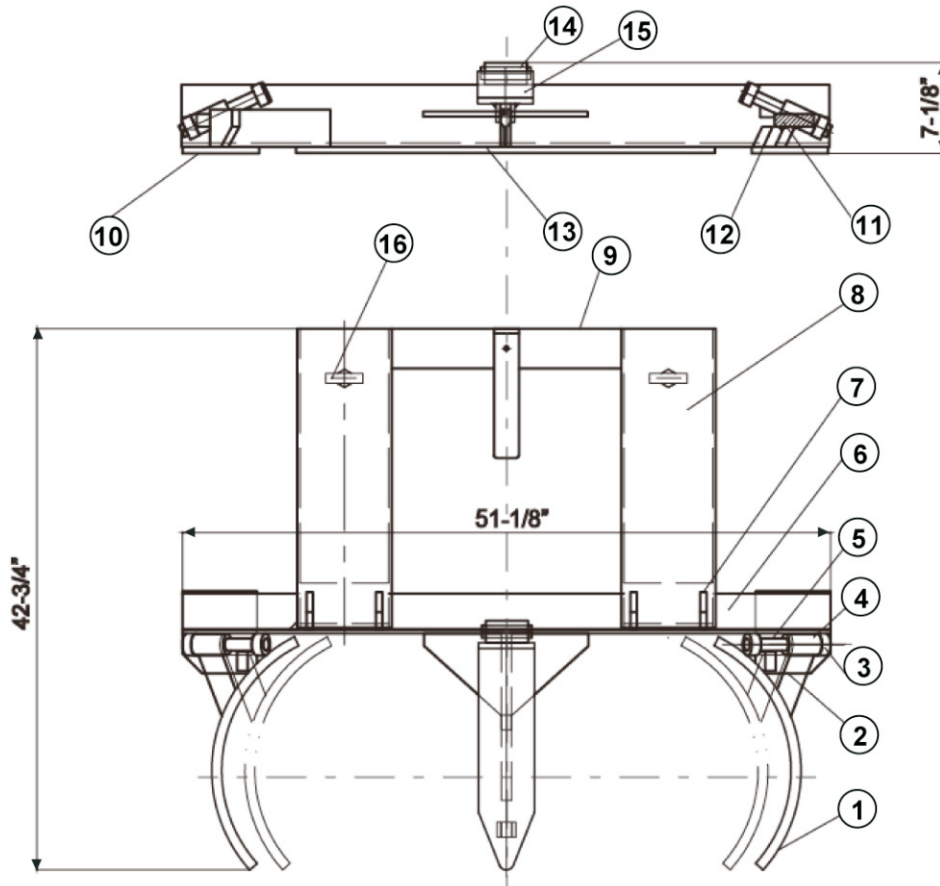

Repair Parts List for 21VG46

E
N
G
L
I
S
H

Ref No.	Description	Qty	Ref No.	Description	Qty		
1	Grip	*	2	9	Slot steel	*	1
2	Supporting rack	*	2	10	Base rack	*	2
3	Locating sheath	*	2	11	Limiting block	*	2
4	Rotating sheath	*	2	12	Locating block	*	2
5	Axle	*	2	13	Base rack	*	1
6	Angle iron	*	1	14	Axle	*	1
7	Reinforce	*	4	15	Board	*	1
8	Girder	*	1	16	T-bolts	MH21VG4001G	2