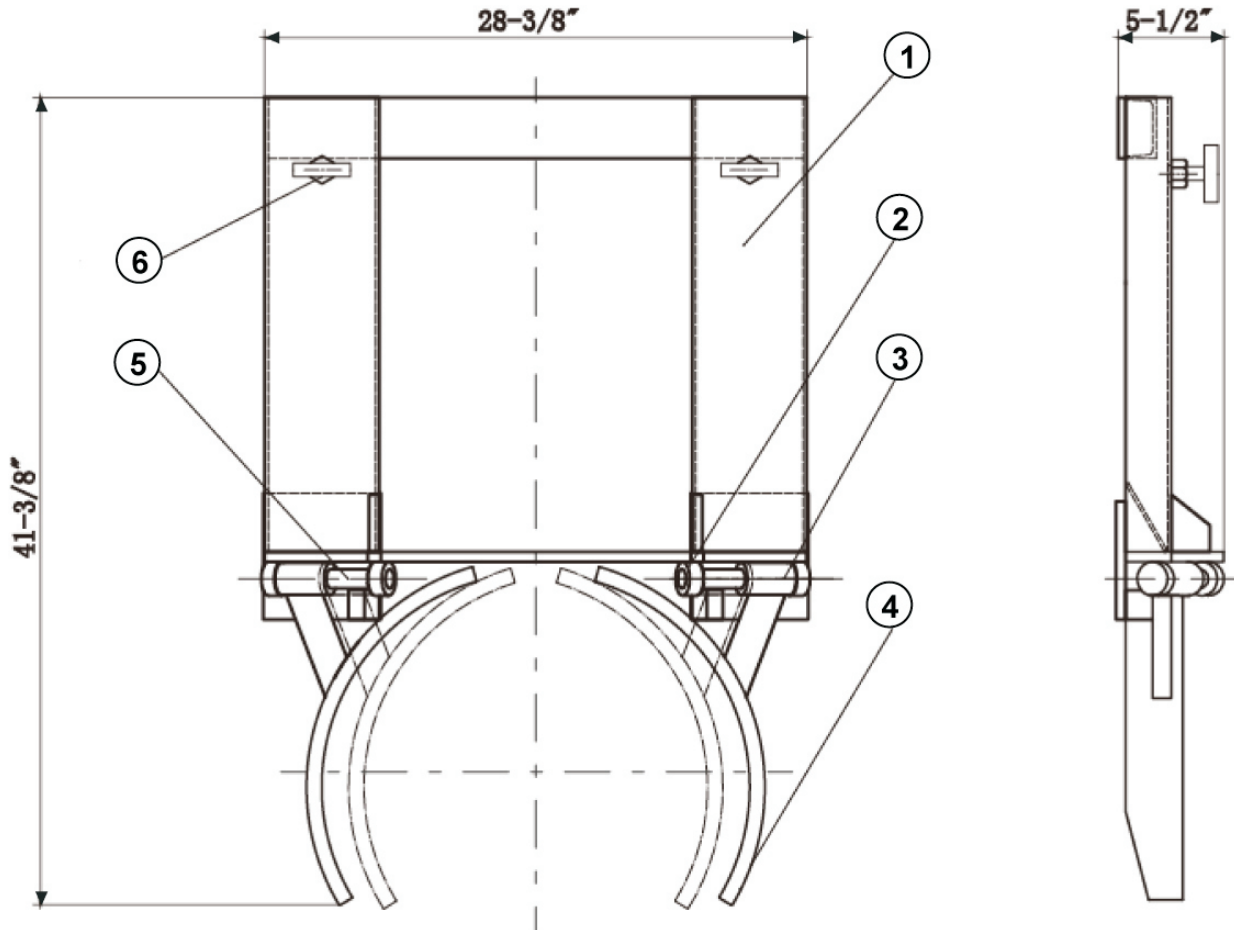

For Repair Parts, Call 1-800-Grainger
24 hours a day-365 days a year

Please provide following information:

- -Model number
- -Serial number(if any)
- -Part description and number as shown in part list

Repair Parts List for 21VG42&21VG43

E
N
G
L
I
S
H

Ref No.	Description	Qty	Ref No.	Description	Qty
1	Supporting rack	1	4	Grip	2
2	Axle	2	5	bolt	2
3	Axle base	2	6	T-bolts	MH21VG4001G 2

(*) Not available as a repair part.