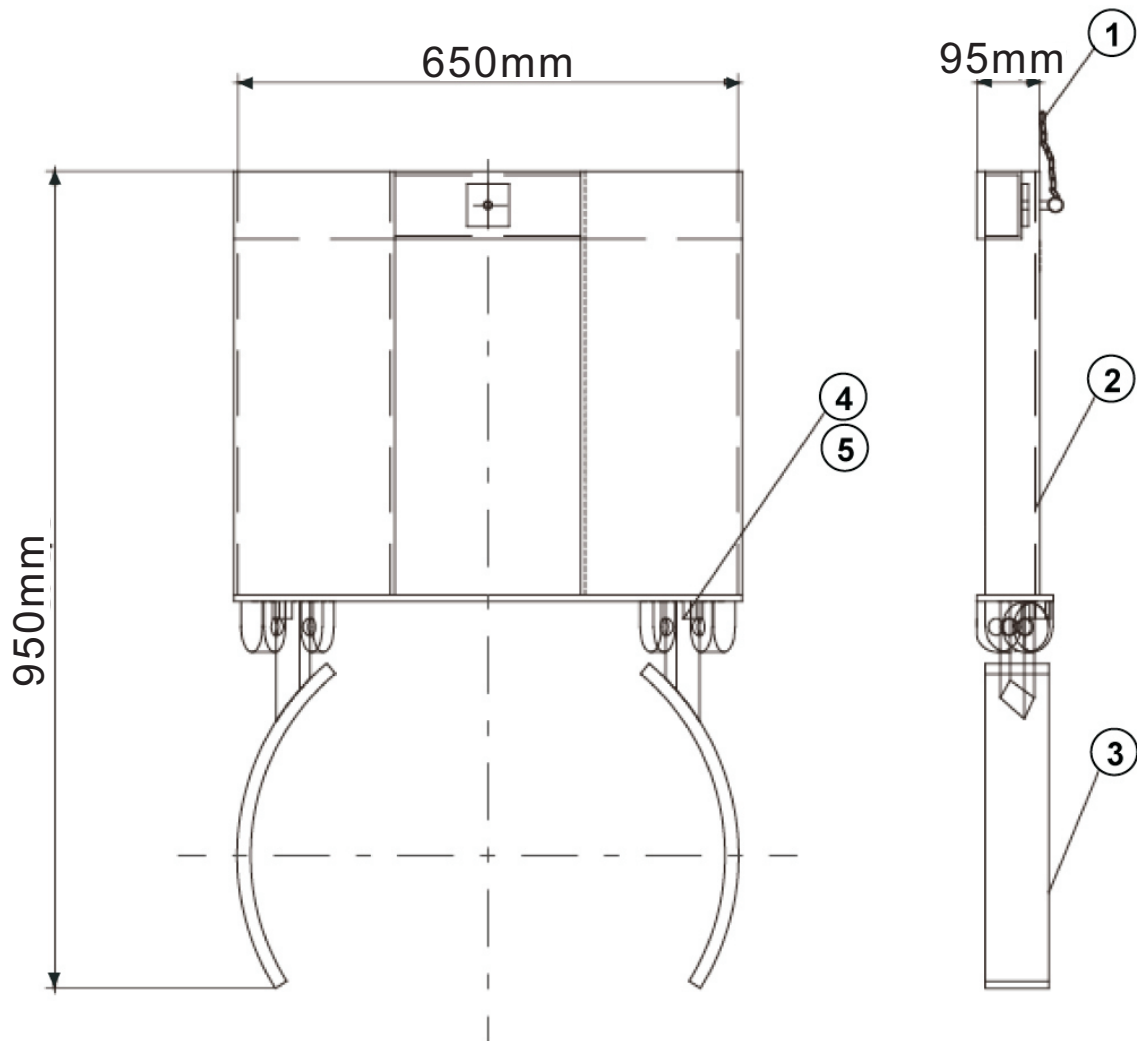

Para las Piezas de Repuesto, Llame a 1-800-Grainger 24 horas por día-365 días por año

Por favor proporcione la siguiente información:

- -Número de modelo
- -Número de serie (si hay alguno)
- -Descripción y número de piezas como se muestra en la lista de piezas

Lista de Piezas de Repuesto para 21VG39

No. Ref	Descripción		Cant.	No. Ref	Descripción		Cant.
1	Cadena	MH21VG3901G	1	4	Perno	*	2
2	Marco	*	1	5	Tuerca	*	2
3	Agarradera	*	2				

(*) No disponible como una pieza de repuesto.