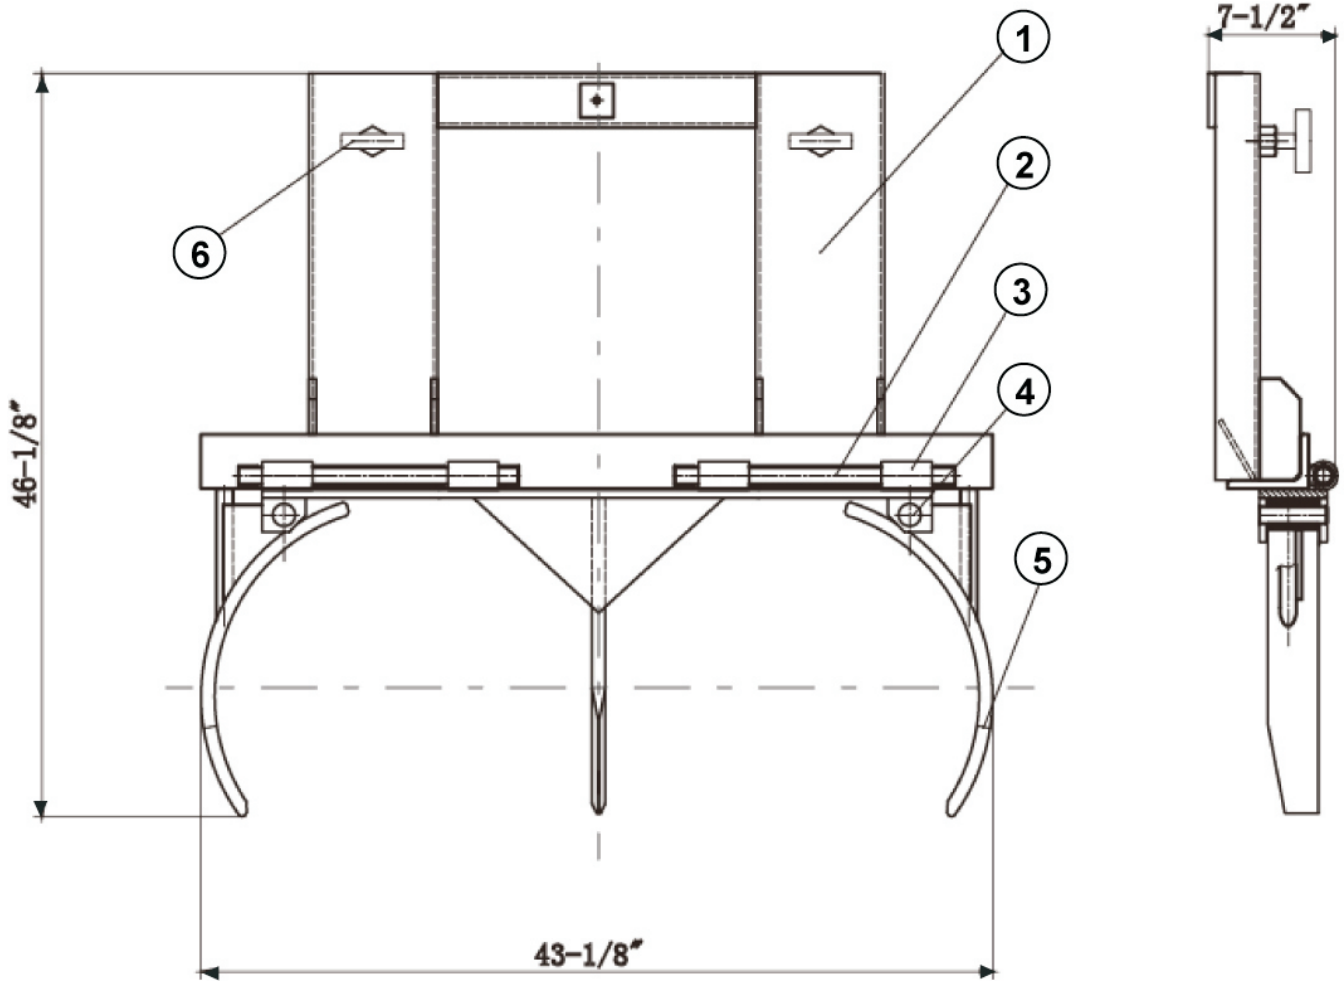

For Repair Parts, Call 1-800-Grainger
24 hours a day-365 days a year

Please provide following information:

- -Model number
- -Serial number(if any)
- -Part description and number as shown in part list

Repair Parts List for 21VG45

E
N
G
L
I
S
H

Ref No.	Description	Qty	Ref No.	Description	Qty
1	Supporting rack	*	4	Bolt	*
2	Axle	*	5	Grip	*
3	Axle base	*	6	T-bolts	MH21VG4001G 2

(*) Not available as a repair part.