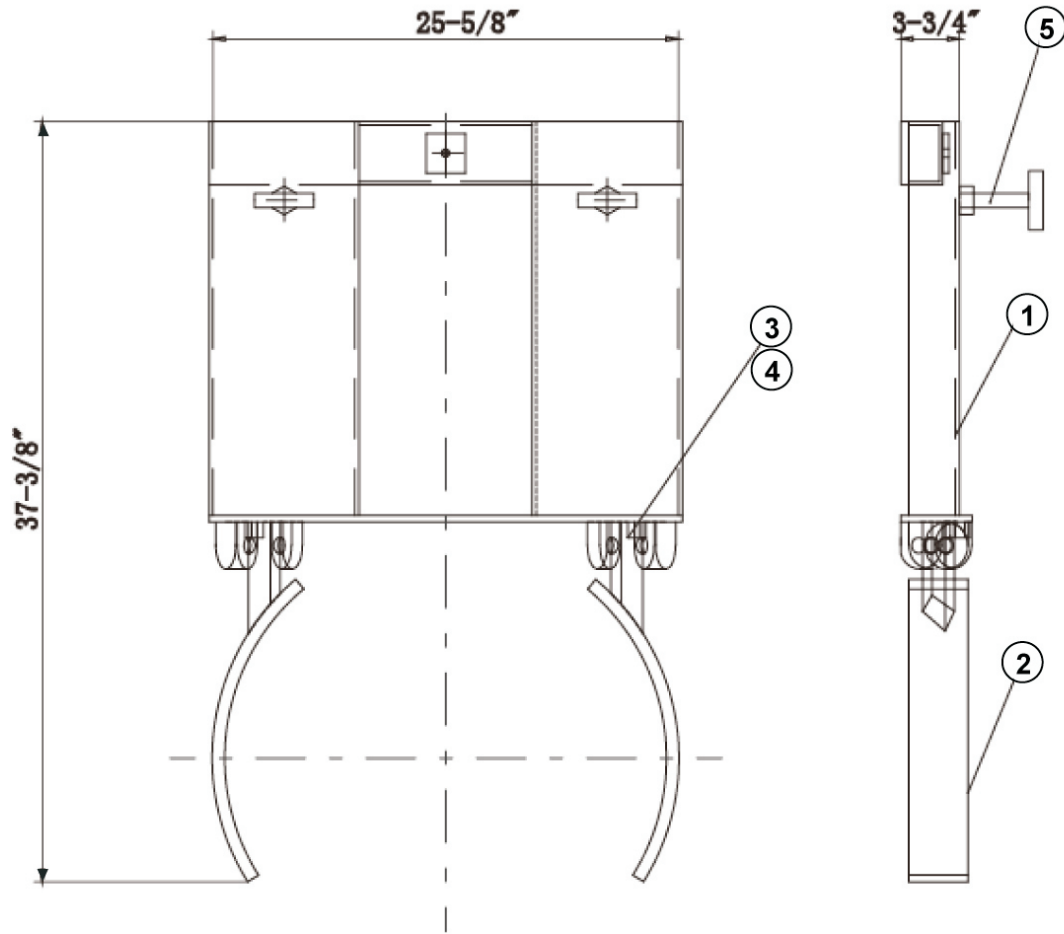

For Repair Parts, Call 1-800-Grainger
24 hours a day-365 days a year

Please provide following information:

- -Model number
- -Serial number(if any)
- -Part description and number as shown in part list

Repair Parts List for 21VG40

E
N
G
L
I
S
H

Ref No.	Description	Qty	Ref No.	Description	Qty
1	Frame	*	4	Nut	*
2	Grip	*	5	T-bolts	MH21VG4001G 2
3	bolt	*			

(*) Not available as a repair part.