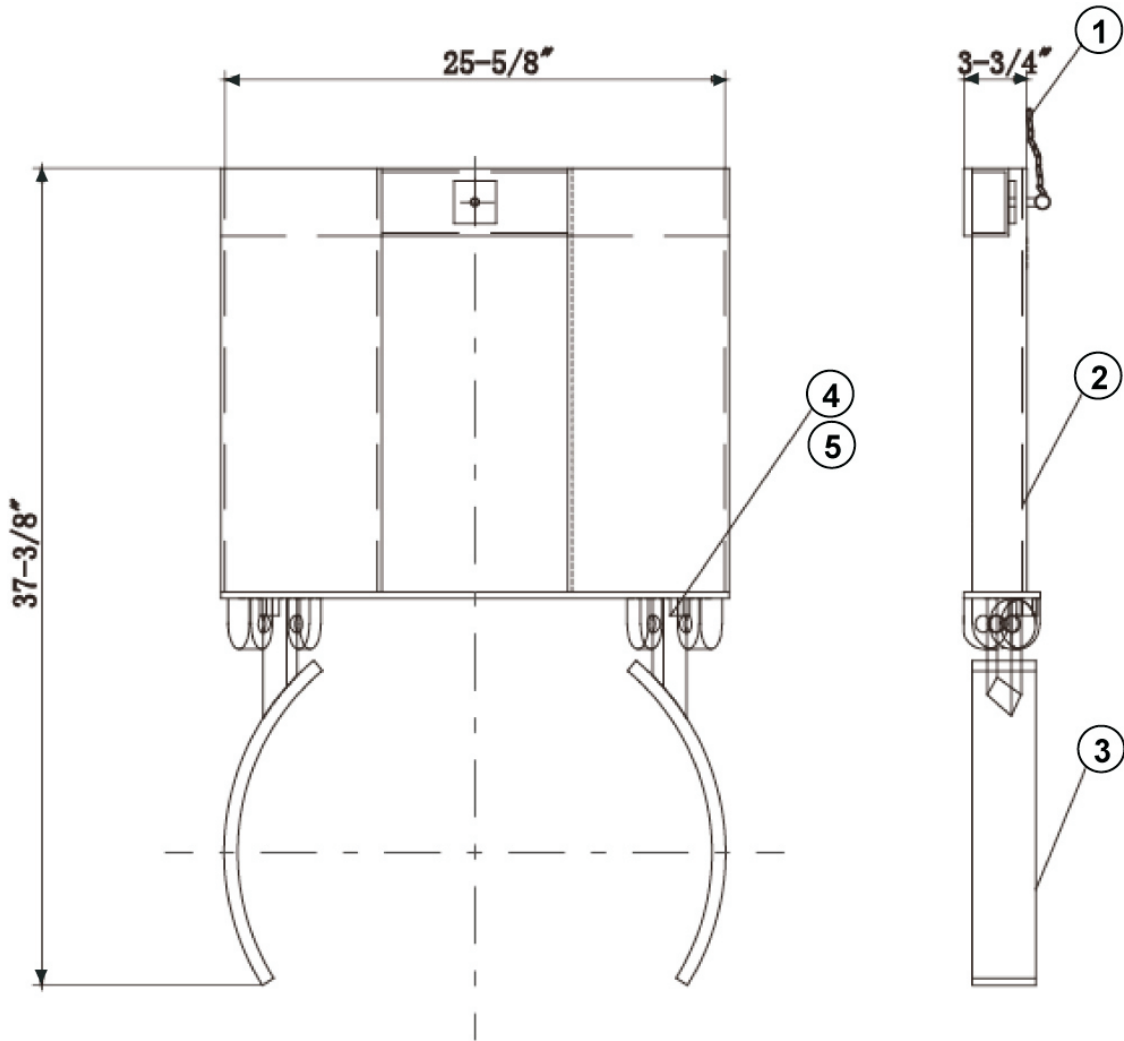

E
N
G
L
I
S
H

Ref No.	Description		Qty	Ref No.	Description		Qty
1	Chain	MH21VG3901G	1	4	Bolt	*	2
2	Frame	*	1	5	Nut	*	2
3	Grip	*	2				

(*) Not available as a repair part.

For Repair Parts, Call 1-800-Grainger
24 hours a day-365 days a year