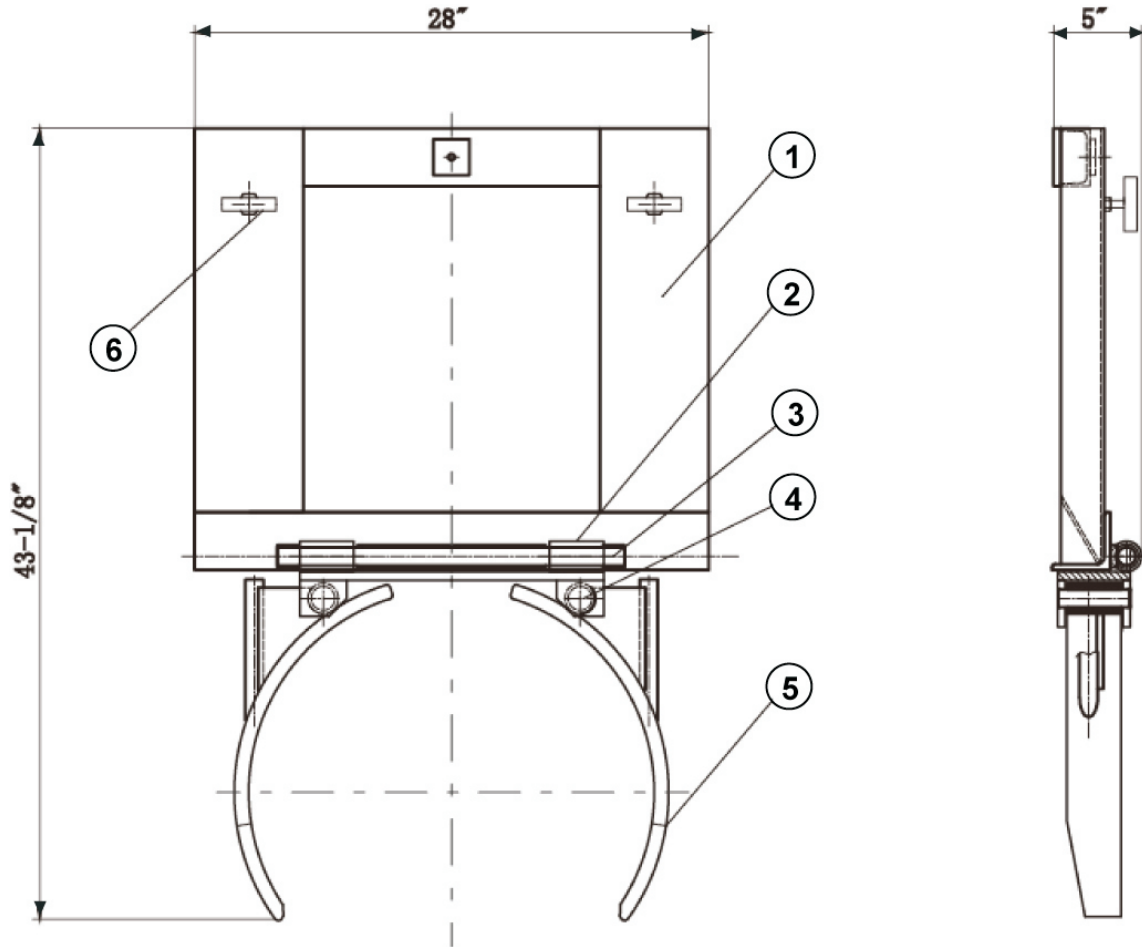

For Repair Parts, Call 1-800-Grainger
24 hours a day-365 days a year

Please provide following information:

- -Model number
- -Serial number(if any)
- -Part description and number as shown in part list

Repair Parts List for 21VG41

E
N
G
L
I
S
H

Ref No.	Description	Qty	Ref No.	Description	Qty
1	Supporting rack	*	1	4 Bolt	*
2	Axle base	*	2	5 Grip	*
3	Axle	*	1	6 T-Bolts	MH21VG4001G 2

(*) Not available as a repair part.