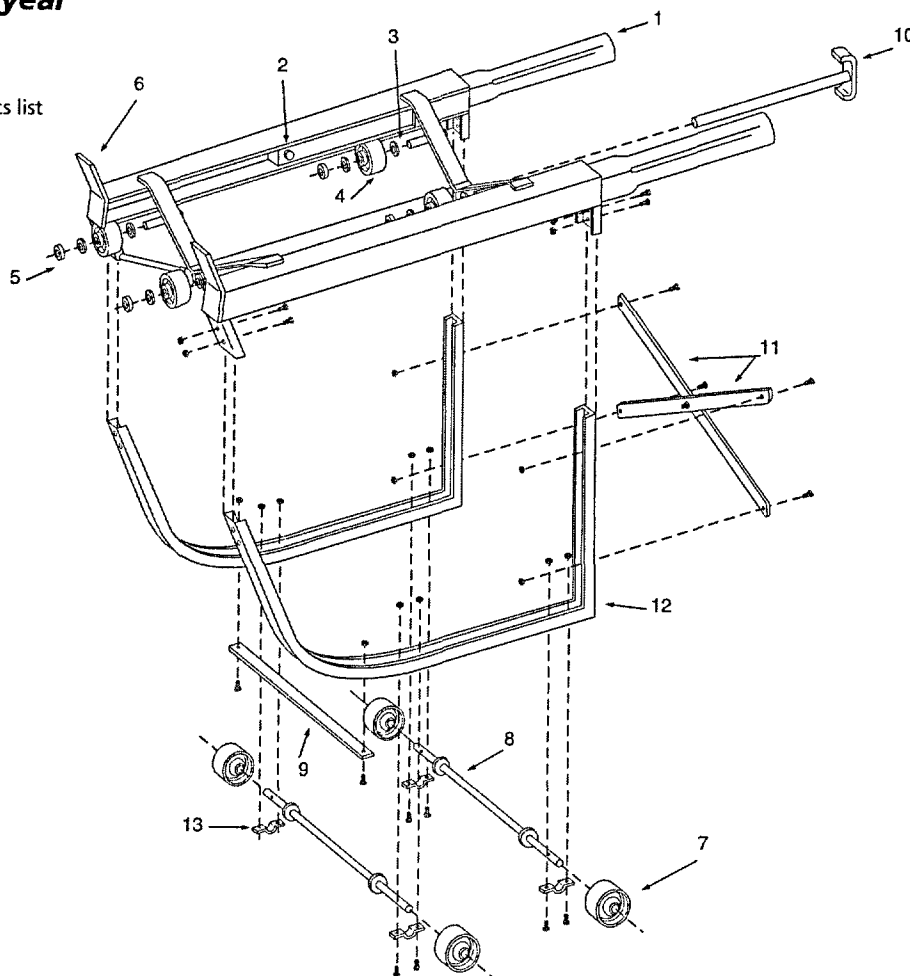

For Repair Parts, call 1-800-323-0620

24 hours a day – 365 days a year

Please provide following information:

- Model number
- Serial number (if any)
- Part description and number as shown in parts list

Address parts correspondence to:

Grainger Parts
 P.O. Box 3074
 1657 Shermer Road
 Northbrook, IL 60065-3074 U.S.A.

E
N
G
L
I
S
H

Figure 1 - Repair Parts Illustration for Drum Cradles

Repair Parts List for Drum Cradles

Reference Number	Description	Part Number	Quantity
1	Wood Handle	WH001	2
2	Rivet	RI001	2
3	Washer	WA001	8
4	Roller Wheel	RW001	4
5	Pal Nut	PN001	4
6	Cradle Frame	CF001	1
7	4" Polyolefin Wheel	PW4	4
8	Axle	AX002	2
9	Bottom Cross Bar	BCB002	1
10	Chime Hook	CH001	1
11	Cross Bar	CB002	2
12	Side Frame	SF002	2
13	Axle Clamps	AXC001	4
14	Bagged Hardware	BH003	1