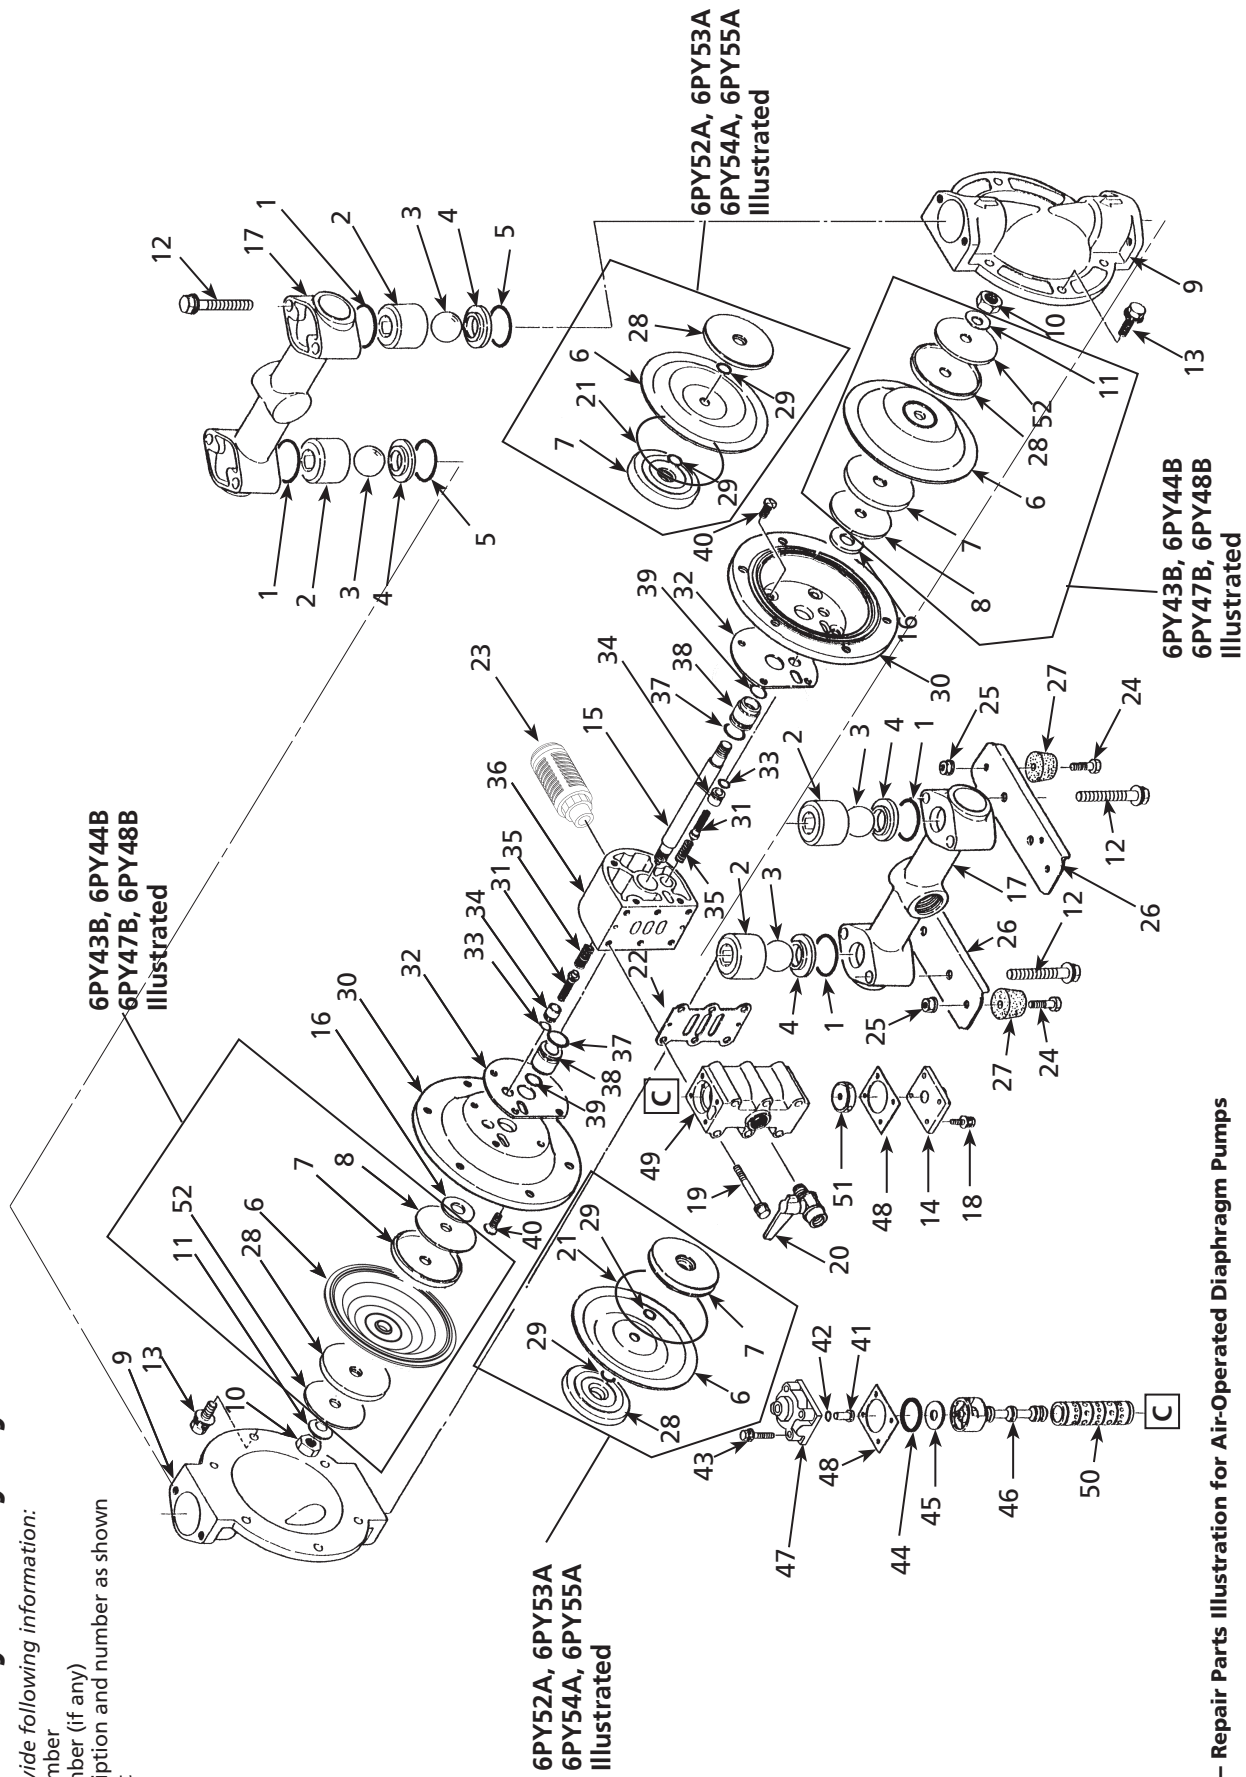

For Repair Parts, call 1-800-323-0620

24 hours a day – 365 days a year

Please provide following information:

- -Model number
- -Serial number (if any)
- -Part description and number as shown in parts list

Figure 37 – Repair Parts Illustration for Air-Operated Diaphragm Pumps

Repair Parts List for Air-Operated Diaphragm Pumps