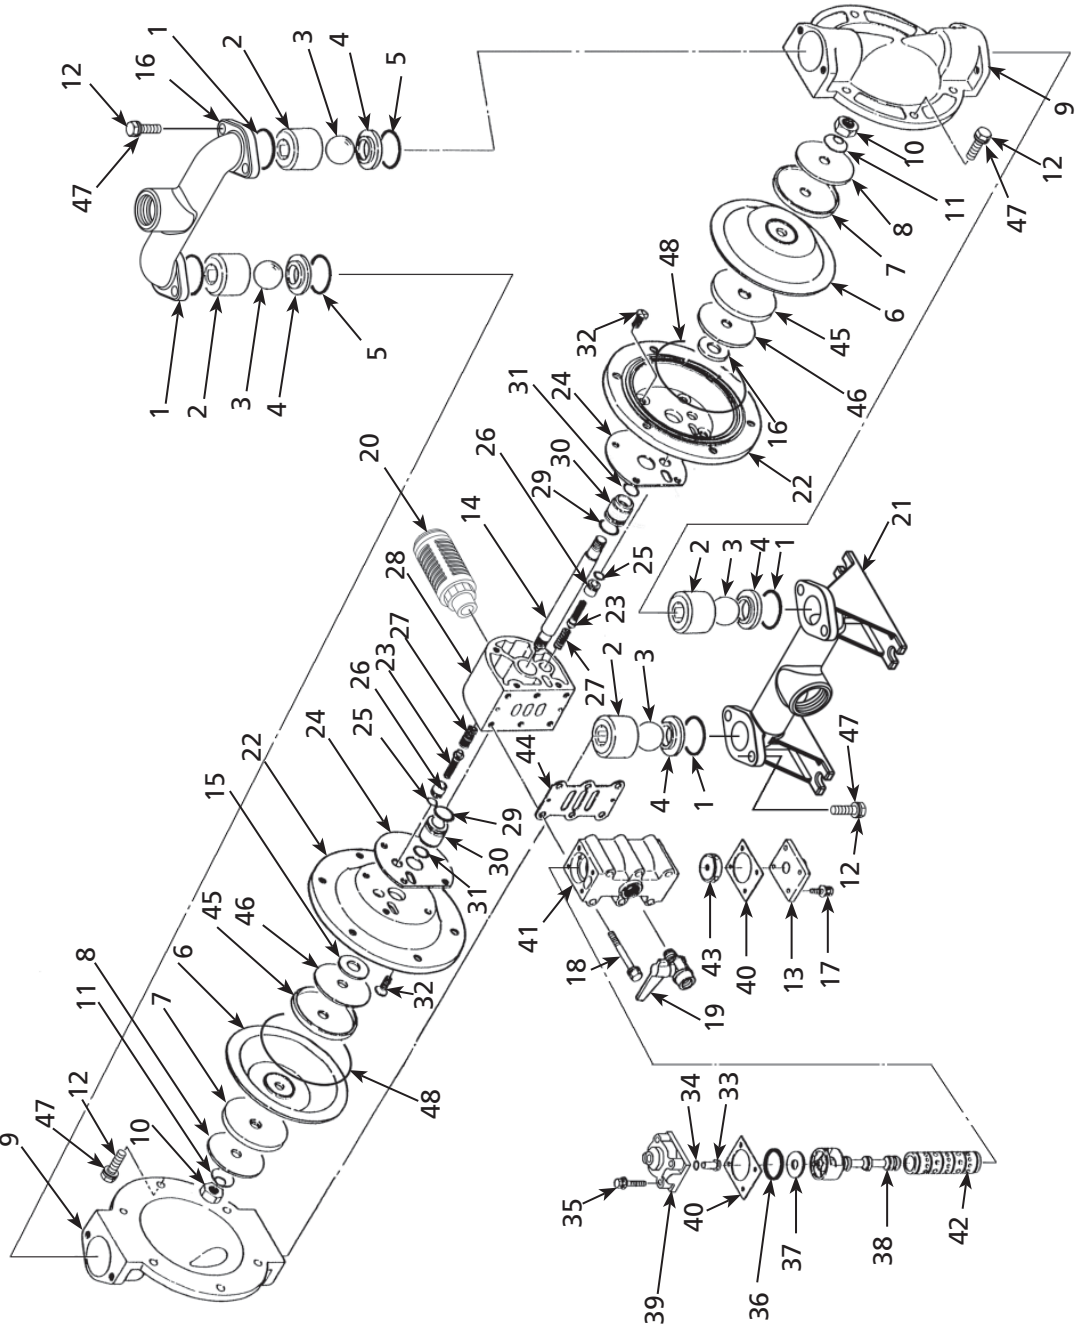

For Repair Parts, call 1-800-323-0620

24 hours a day – 365 days a year

Please provide following information:

- -Model number
- -Serial number (if any)
- -Part description and number as shown in parts list

Figure 39- Repair Parts Illustration for Air-Operated Diaphragm Pumps

Repair Parts List for Air-Operated Diaphragm Pumps

Reference Number	Description	Part Number for Models:	
		22A594	Qty.
1	*O-ring	640044	4
2	Valve Guide	711702	4
3	*Ball	770581	4
4	Valve Seat	590087	4
5	*O-ring	640134	2
6	Diaphragm	772962	2
7	Center Disk	709151	2
8	Plain Washer	709150	2
9	Out Chamber	711687	2
10	Nut	682263	2
11	Coned Disk Spring	682730	2
12	Bolt	611177	20
13	Cap	709305	1
14	Center Rod	709162	1
15	**Cushion	771054	2
16	Out Manifold	716373	1
17	Bolt	682262	4
18	Bolt	682265	6
19	Ball Valve	684320	1
20	Silencer Assembly	804697	1
21	In Manifold	716374	1
22	Air Chamber	715939	2
23	Pilot Valve Assembly	802360	2
24	**Gasket	771057	2
25	**O-ring	640009	2
26	Valve Seat	771945	2
27	**Spring	708666	2
28	Body	709812	1
29	**O-ring	685276	2
30	Throat Bearing	772703	2
31	**Packing	685414	2
32	Flat Head Bolt	682486	8
33	Reset Button	709161	1
34	**O-ring	640005	1
35	Bolt	682704	4
36	**Packing	771241	1
37	Plain Washer	715961	1
38	+C Spool Valve Assembly	802400	1
39	Cap	710221	1
40	**Gasket	771240	2
41	Valve Body	711639	1
42	±Sleeve Assembly	803931	1
43	**Cushion	771914	1
44	**Gasket	771056	1
45	Center Disk	716258	2
46	Plain Washer	716259	2
47	Wave washer	631917	20
	Liquid End Repair Kit	6PY67	
	Air Motor Repair Kit	6PY79	

(*) Parts included in Liquid End Repair Kit

(**) Parts included in Air Motor Repair Kit

(+) Part 802400 includes seal rings (Part 771053**)

(±) Part 803931 includes o-rings (Part 771080**)