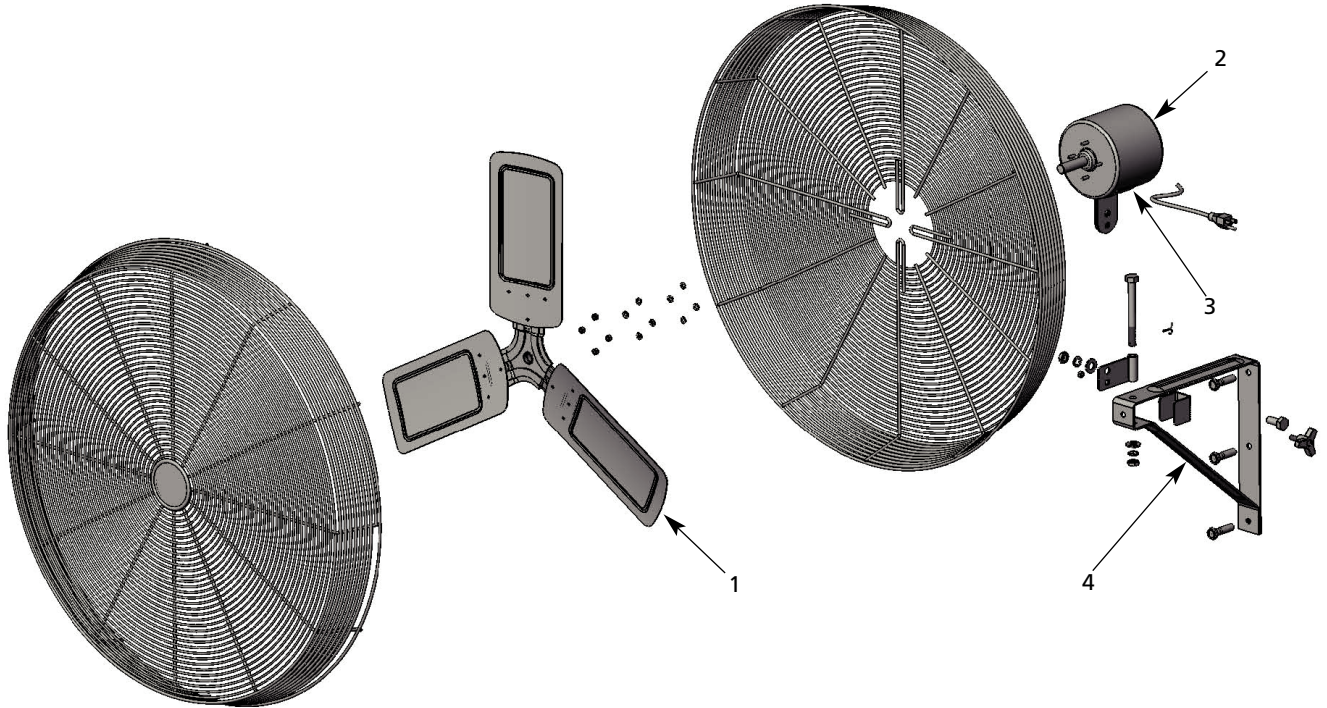

For Repair Parts, call 1-800-323-0620

24 hours a day – 365 days a year

Please provide following information:

- -Model number
- -Serial number (if any)
- -Part description and number as shown in parts list

ENGLISH

Figure 5 – Repair Parts Illustration for Commercial Duty Air Circulators

Repair Parts List for Commercial Duty Air Circulators

Reference Number	Description	Part Number for Models:				Quantity
		6ALE6	2LY96A	2LY97A	1RWB5A	
1	Propeller	VEHVP18A001G	VE2LY962LY99PRPG	VE2LY972MA10PRPG	VE1RWB51RWB4PRPG	1
2	Motor assembly	VE2LY962LY99MTRG	VE2LY962LY99MTRG	VE2LY972MA10MTRG	VE1RWB51RWB4MTRG	1
3	Pull chain switch	VTPULLSWTCHHG	VTPULLSWTCHHG	VTPULLSWTCHHG	VTPULLSWTCHHG	1

Repair Parts List for Commercial Duty Air Circulators

Reference Number	Description	Part Number for Models:				Quantity
		6ALE7	2LY99A	2MA10A	1RWB4A	
1	Propeller	VEHVP18A001G	VE2LY962LY99PRPG	VE2LY972MA10PRPG	VE1RWB51RWB4PRPG	1
2	Motor assembly	VE2LY962LY99MTRG	VE2LY962LY99MTRG	VE2LY972MA10MTRG	VE1RWB51RWB4MTRG	1
3	Pull chain switch	VTPULLSWTCHHG	VTPULLSWTCHHG	VTPULLSWTCHHG	VTPULLSWTCHHG	1
4	Wall/Ceiling Bracket	VEHVV18A004G	VEHVV18A004G	VEHVV18A004G	VEHVV18A004G	1