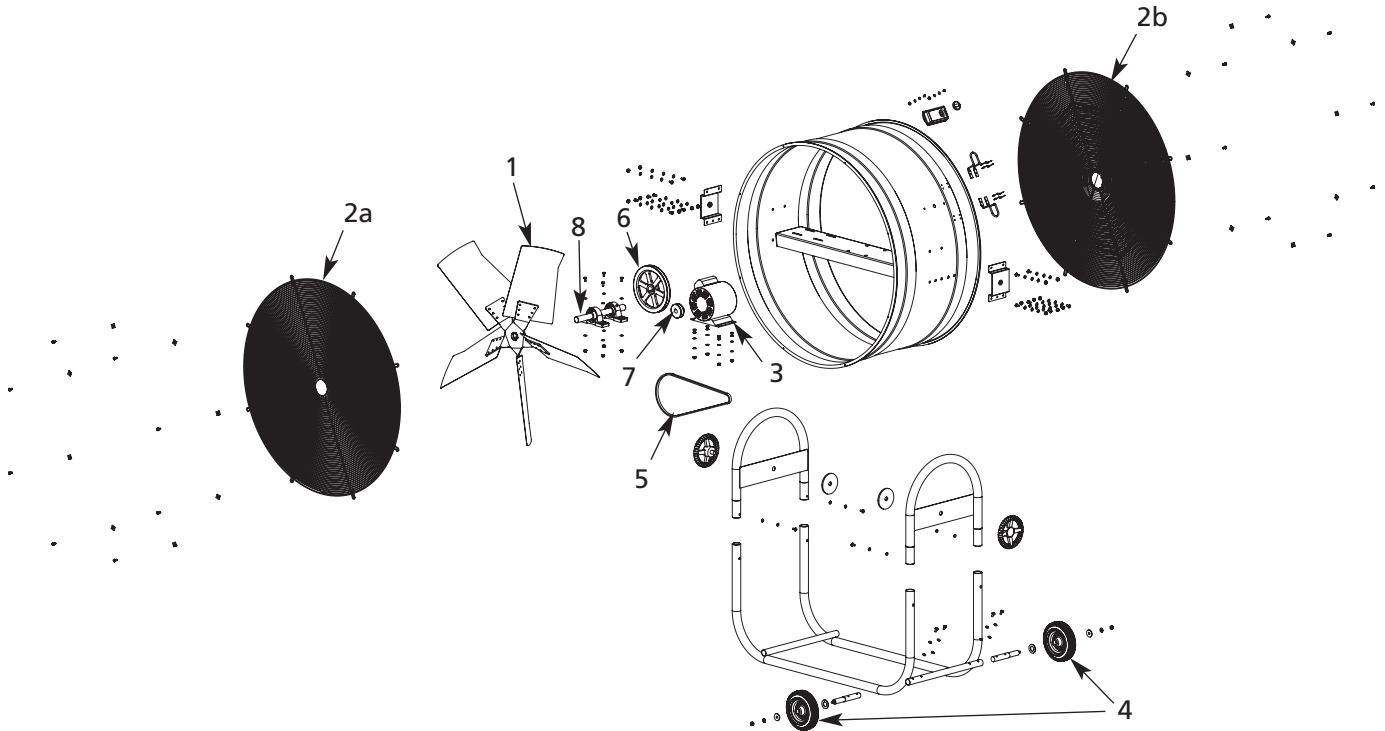

For Repair Parts, call 1-800-323-0620

24 hours a day – 365 days a year

Please provide following information:

- Model number
- Serial number (if any)
- Part description and number as shown in parts list

E
N
G
L
I
S
H

Figure 4 – Repair Parts Illustration for Belt Drive Mobile Air Circulator

Repair Parts List for Belt Drive Mobile Air Circulator

Reference Number	Description	Part Number for Models:		Quantity
		1YNW7	1YNW8	
1	Propeller	VE1YNW7PROPG	VE1YNW8PROPG	1
2a	Guard Front	VE1YNW7GRDG	VE1YNW8GRDG	1
2b	Guard Back	VE1YNW7GRDG	VE1YNW8GRDG	1
3	Motor	VE1YNW7MTRG	VE1YNW8MTRG	1
4	Wheel (pair)	VE1YNW7WHLG	VE1YNW8WHLG	1
5	Belt	VE1YNW7BLTG	VE1YNW8BLTG	1
6	Blade Pulley	VE1YNW7BPULYG	VE1YNW8BPULYG	1
7	Motor Pulley	VE1YNW7MPULYG	VE1YNW8MPULYG	1
8	Bearing/Shaft Assembly	VE1YNW7ASMLYG	VE1YNW8ASMLYG	1