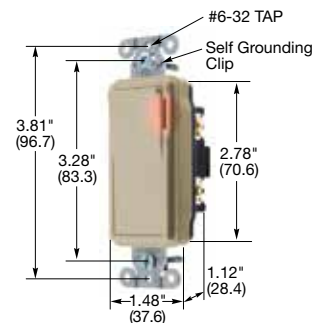

Style Line® Decorator Specification Grade Commercial Series, Illuminated, Light ON with Load OFF 20A, 120/277V AC

Description	Rocker Color	Single Pole	Double Pole	Three Way	Four Way
Rocker, with Blue LED, back and side wired.	Black	DS120ILBK	—	DS320ILBK	—
	Ivory	DS120IL	—	DS320IL	—
	Light Almond	DS120ILLA	—	—	—
	Red	DS120ILR	—	—	—
	White	DS120ILW	—	DS320ILW	—

RSD120WPGY

Style Line® Decorator Specification Grade Commercial Series, Pilot, Light ON with Load ON 20A, 120/277V AC

Description	Rocker Color	Single Pole	Double Pole	Three Way	Four Way
Rocker, with Red LED, back and side wired.	Black	DS120PLBK	—	—	—
	Ivory	DS120PLI	—	—	—
	White	DS120PLW	—	—	—

DS120NLWH

Note: Light glows through the top portion of the rocker when switch is in the OFF position. Does not require a neutral wire.

HP Conversion Chart

	120V	208V	240V	277V AC
15A	.5HP	1.5HP	2HP	2HP
20A	1HP	2HP	2HP	2HP