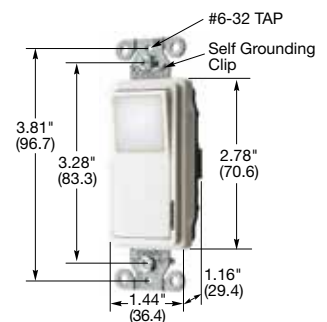

DS120NLWH

Note: Light glows through the top portion of the rocker when switch is in the OFF position. Does not require a neutral wire.

HP Conversion Chart

	120V	208V	240V	277V AC
15A	.5HP	1.5HP	2HP	2HP
20A	1HP	2HP	2HP	2HP

Dimensions in Inches (mm)