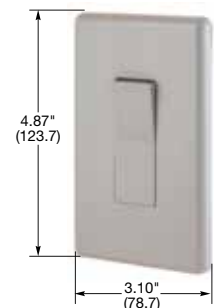

Style Line® Decorator Weatherproof Series, 20A, 120/277V AC

Description	Color	Single Pole / Three Way
Rocker, Weatherproof, self-grounding, back and side wired.	Gray	RSD120WPGY
	Light Almond	RSD120WPLA
	White	RSD120WPW

Style Line® Decorator Specification Grade Commercial Series, Illuminated, Light ON with Load OFF 20A, 120/277V AC

Description	Rocker Color	Single Pole	Double Pole	Three Way	Four Way
Rocker, with Blue LED, back and side wired.	Black	DS120ILBK	—	DS320ILBK	—
	Ivory	DS120IL	—	DS320IL	—
	Light Almond	DS120ILLA	—	—	—
	Red	DS120ILR	—	—	—
	White	DS120ILW	—	DS320ILW	—