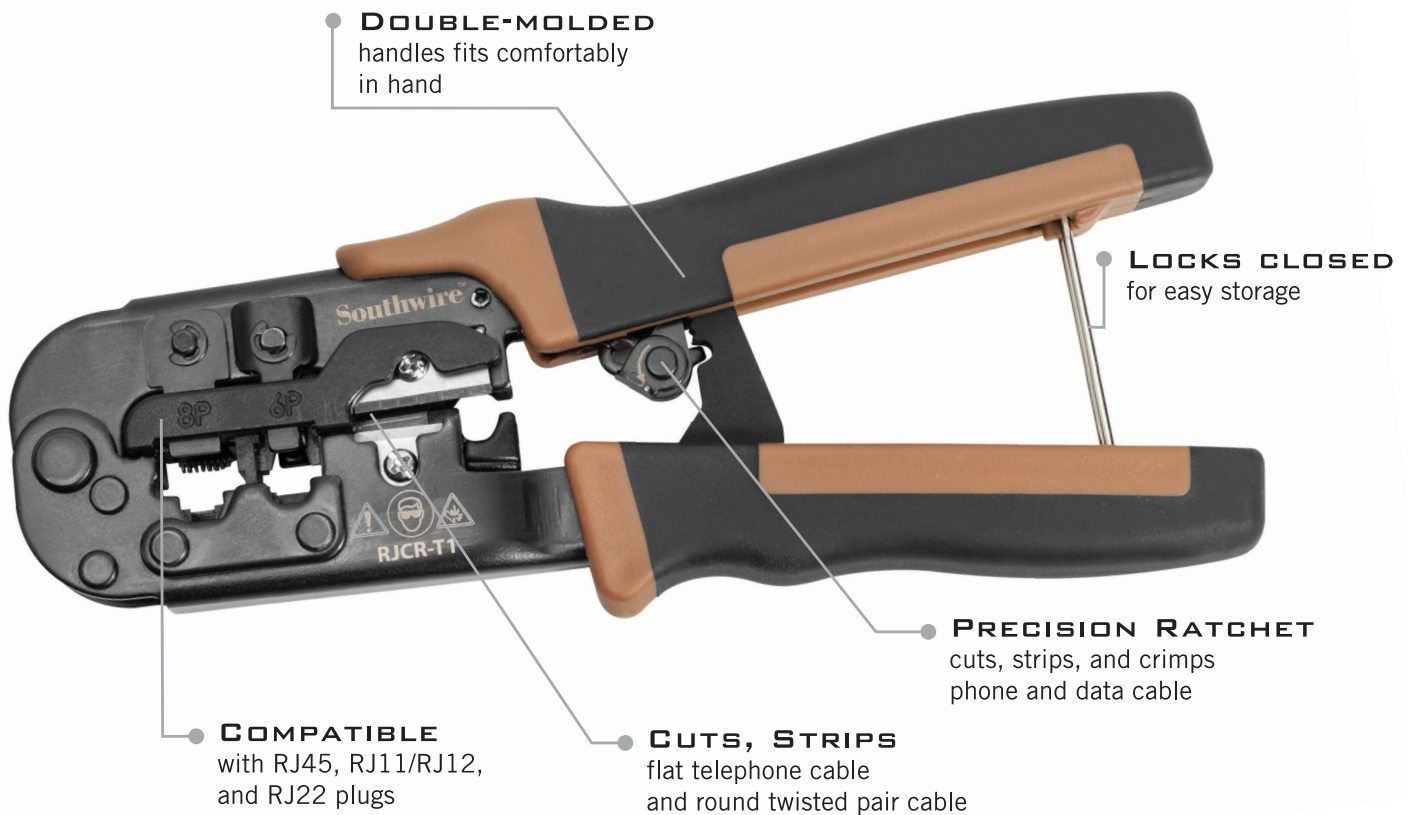

Southwire™

RJCR-T1

Ratcheting Phone & Data Crimp Tool

THE RJCR-T1 IS A PROFESSIONAL RATCHETING PHONE & DATA CRIMP TOOL THAT CUTS AND STRIPS VOICE AND DATA CABLE, AND CRIMPS RJ45 (DATA) PLUS RJ11/RJ12 AND RJ22 (VOICE) CONNECTORS.

- COMFORTABLE DOUBLE-MOLDED GRIPS HELP TO ORIENT THE TOOL
- COMPATIBLE WITH STANDARD MODULAR PLUGS
- COMPATIBLE WITH RJ45, RJ11/RJ12, AND RJ22 PLUGS
- LOCKS CLOSED FOR EASY STORAGE

⚠ CAUTION: Tool has moving parts that can pinch/cut. Keep hands and fingers clear.