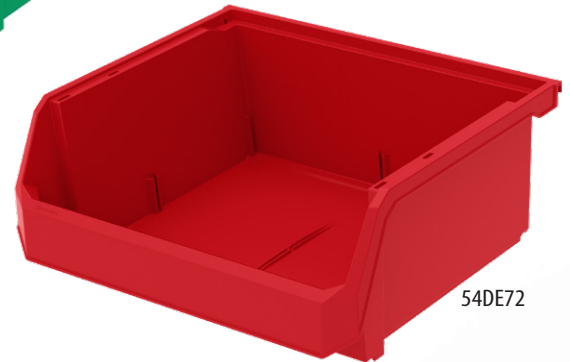

HANG, STACK & NEST BINS

The Most Economical Hang & Stack Bin

HSN Bins

Save money vs. AkroBins. These bins hang on louvers and stack on shelving. Bins also nest to save space.

SKU #	Mfg. #	Dimensions	Color	Ctn Qty.
54DE46	HSN210BLUEG	5-3/8" x 4-1/8" x 3"	Blue	36
54DE47	HSN210YELLOG	5-3/8" x 4-1/8" x 3"	Yellow	36
54DE48	HSN210REDG	5-3/8" x 4-1/8" x 3"	Red	36
54DE49	HSN210GREENG	5-3/8" x 4-1/8" x 3"	Green	36
54DE50	HSN220BLUEG	7-3/8" x 4-1/8" x 3"	Blue	36
54DE51	HSN220YELLOG	7-3/8" x 4-1/8" x 3"	Yellow	36
54DE52	HSN220REDG	7-3/8" x 4-1/8" x 3"	Red	36
54DE53	HSN220GREENG	7-3/8" x 4-1/8" x 3"	Green	36
54DE54	HSN230BLUEG	10-7/8" x 5-1/2" x 5"	Blue	24
54DE55	HSN230YELLOG	10-7/8" x 5-1/2" x 5"	Yellow	24
54DE56	HSN230REDG	10-7/8" x 5-1/2" x 5"	Red	24
54DE57	HSN230GREENG	10-7/8" x 5-1/2" x 5"	Green	24
54DE58	HSN235BLUEG	10-7/8" x 11" x 5"	Blue	12
54DE59	HSN235YELLOG	10-7/8" x 11" x 5"	Yellow	12
54DE60	HSN235REDG	10-7/8" x 11" x 5"	Red	12
54DE61	HSN235GREENG	10-7/8" x 11" x 5"	Green	12
54DE62	HSN239BLUEG	10-3/4" x 8-1/4" x 7"	Blue	12
54DE63	HSN239YELLOG	10-3/4" x 8-1/4" x 7"	Yellow	12
54DE64	HSN239REDG	10-3/4" x 8-1/4" x 7"	Red	12
54DE65	HSN239GREENG	10-3/4" x 8-1/4" x 7"	Green	12
54DE66	HSN240BLUEG	14-3/4" x 8-1/4" x 7"	Blue	16
54DE67	HSN240YELLOG	14-3/4" x 8-1/4" x 7"	Yellow	16
54DE68	HSN240REDG	14-3/4" x 8-1/4" x 7"	Red	16
54DE69	HSN240GREENG	14-3/4" x 8-1/4" x 7"	Green	16
54DE70	HSN250BLUEG	14-3/4" x 16-1/2" x 7"	Blue	8
54DE71	HSN250YELLOG	14-3/4" x 16-1/2" x 7"	Yellow	8
54DE72	HSN250REDG	14-3/4" x 16-1/2" x 7"	Red	8
54DE73	HSN250GREENG	14-3/4" x 16-1/2" x 7"	Green	8

Dividers for HSN Bins