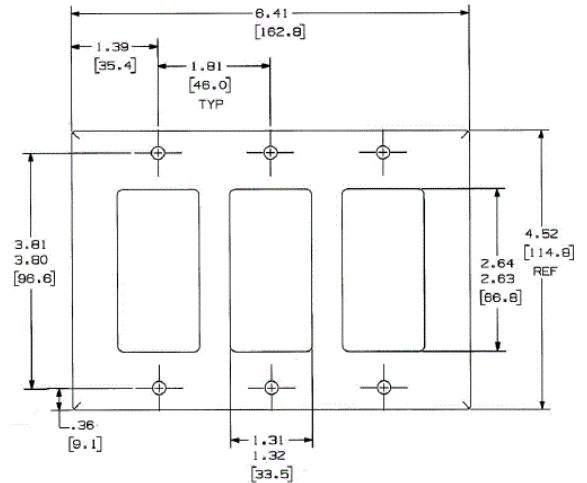

Wallplates
Decorator Wallplates

HUBBELL

Features

- Ideal for highly corrosive environments
- Non-magnetic
- Protective plastic film helps to prevent scratches and damage

Ordering Information

Description	Catalog Number	UPC
3-Gang, 3-Decorator Openings	SS263	883778201684

Listings

UL Listed
CSA Certified

Specifications

Material	Stainless steel 302/304
Plate Type	3-Gang
Plate Openings	Decorator
Mounting Screws	302/304 SS, Slotted head
Appearance	Horizontal brushed appearance

Online Resources

Customer Use Drawing
eCatalog

Dimensions in Inches (mm)

Hubbell Wiring Device-Kellems • Hubbell Incorporated (Delaware) • 40 Waterview Drive • Shelton, CT 06484

Phone (800) 288-6000 • Fax (800) 255-1031 • Specifications subject to change without notice.