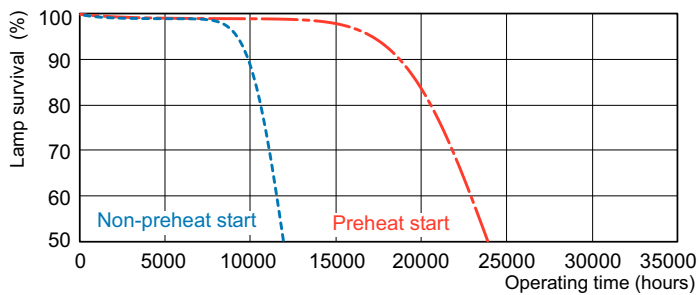

T5 Standard

Bulb Shape	T5 [16 mm (T5)]
Approval and Application	
Energy Efficiency Label (EEL)	A
Mercury (Hg) Content (Nom)	1.4 mg
Product Data	
Order product name	14W/841 Min Bipin T5 HE ALTO UNP/40

EAN/UPC - Product	046677230807
Order code	230805
Numerator - Quantity Per Pack	1
Numerator - Packs per outer box	40
Material Nr. (12NC)	927990484022
Net Weight (Piece)	54.000 g
ILCOS Code	FDH-14/40/1B-L/P-G5-16

Dimensional drawing

Product	D (max)	A (max)	B (max)	B (min)	C (max)
14W/841 Min Bipin T5 HE	17 mm	549.0 mm	556.1 mm	553.7 mm	563.2 mm
ALTO UNP/40					

TL5 HE F14T5/841 HE Alto

Lifetime

LDLE_TL5-HE8_0001-Life expectancy diagram