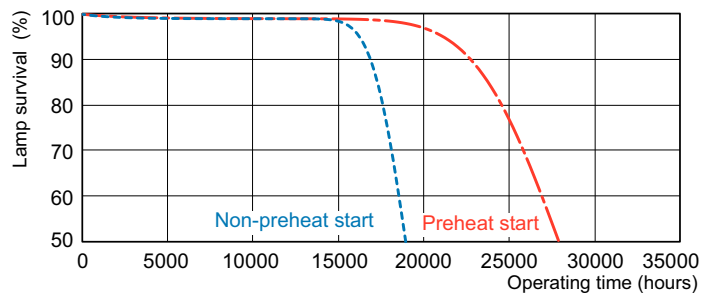

Product data

General Information		Color Rendering Index (Min)	
Base	G5 [G5]	Color Rendering Index (Nom)	82
Life to 50% Failures Preheat (Nom)	24000 h	LLMF 2000 h Rated	96 %
Features	HE Alto® [High Efficiency Alto]	LLMF 4000 h Rated	95 %
System Description	High Efficiency	LLMF 6000 h Rated	94 %
LSF Preheat 2000 h Rated	99 %	LLMF 8000 h Rated	93 %
LSF Preheat 4000 h Rated	99 %	LLMF 12000 h Rated	92 %
LSF Preheat 6000 h Rated	99 %	LLMF 16000 h Rated	91 %
LSF Preheat 8000 h Rated	99 %	LLMF 20000 h Rated	90 %
LSF Preheat 16000 h Rated	97 %		
LSF Preheat 20000 h Rated	84 %		
Light Technical		Operating and Electrical	
Color Code	841 [CCT of 4100K]	Power (Rated) (Nom)	14.0 W
Initial lumen (Nom)	1350 lm	Lamp Current (Nom)	0.165 A
Luminous Flux (Rated) (Nom)	1200 lm		
Color Designation	Cool White (CW)	Temperature	
Luminous Efficacy (@ Max Lumen, Rated) (Nom)	99 lm/W	Design Temperature (Nom)	35 °C
Correlated Color Temperature (Nom)	4100 K		
Luminous Efficacy (rated) (Nom)	86 lm/W	Controls and Dimming	
Color Rendering Index (Max)	85	Dimmable	Yes
		Mechanical and Housing	
		Cap-Base Information	Green [Green Cap]

Dimensional drawing

Product	D (max)	A (max)	B (max)	B (min)	C (max)
14W/841 Min Bipin T5 HE	17 mm	549.0 mm	556.1 mm	553.7 mm	563.2 mm
ALTO UNP/40					

TL5 HE F14T5/841 HE Alto

Lifetime

LDLE_TL5-HE8_0001-Life expectancy diagram