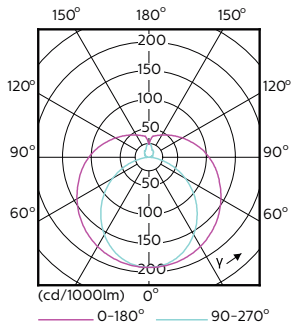

Photometric data

LEDtube 1200mm 17W G13 2100lm