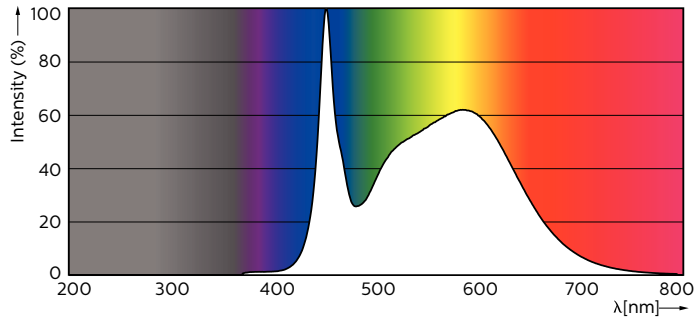

LEDtube PRO 1200mm 14W G13 850 2100lm

LEDtube PRO 1200mm 14W G13 850 2100lm