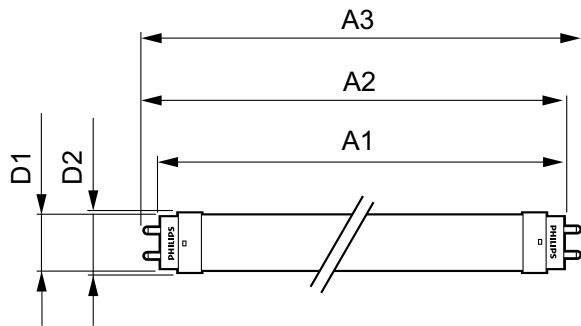

CorePro LEDtube InstantFit T8

Approbation Marks	UL certificate RoHS compliance DLC compliance
Product Data	
Order product name	14T8 PRO LED/48-5000 IF G 10/1
EAN/UPC - Product	046677452483
Order code	470120

Numerator - Quantity Per Pack	1
Numerator - Packs per outer box	10
Material Nr. (12NC)	929001343304
Net Weight (Piece)	0.215 kg
Model Number	9290013433

Dimensional drawing

14T8 PRO LED/48-5000 IF G 10/1

Product	D1	D2	A1	A2	A3
14T8 PRO LED/48-5000 IF G 10/1	25.7 mm	28 mm	1198 mm	1205 mm	1212 mm