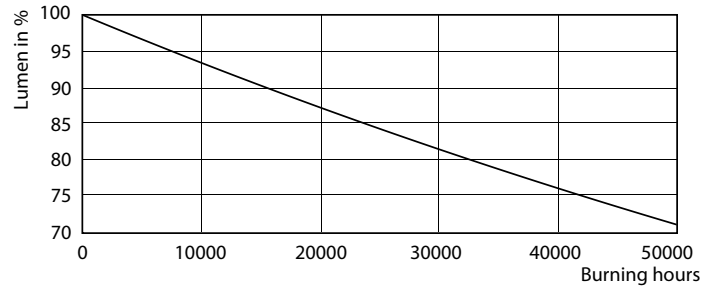

CorePro LEDtube InstantFit T8

Lifetime