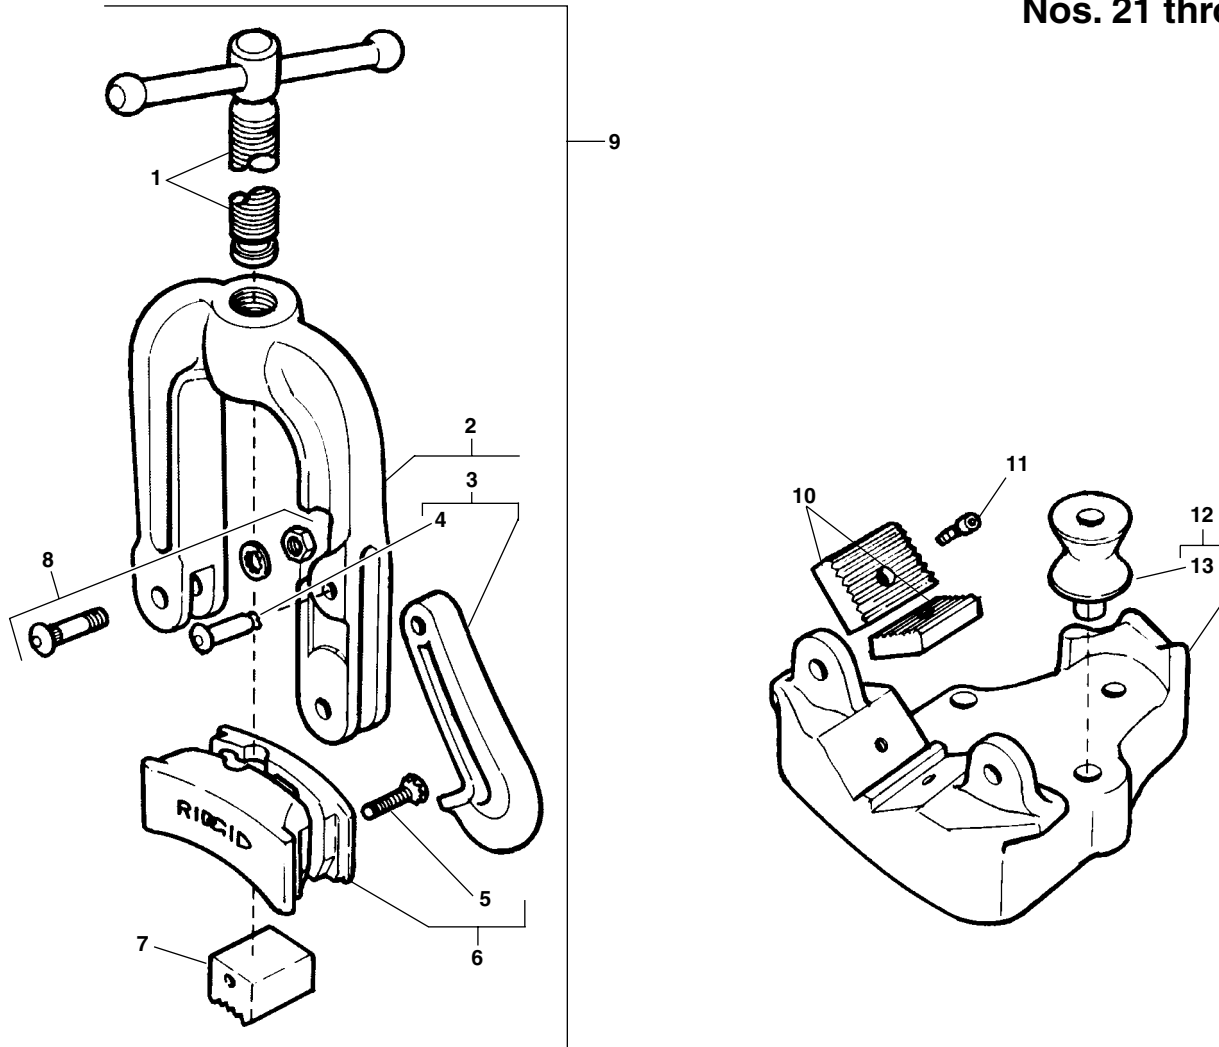

Nos. 21 through 27

**NOTE: Order parts by Catalog Number only.
DO NOT order by Reference Number.**

Ref. No.	Description	21 1/8"-2"	22 1/8"-2 1/2"	23 1/8"-3"	25 1/8"-4"	27 1/8"-6"
1	Feed Screw	40355	40390	40440	40535	40645
2	Yoke & Hook Assembly	40310	40370	40425	40515	40620
3	Hook Assembly	40320	40380	40435	40525	40630
4	Hinge Pin	40340	40415	40470	40555	40670
5	Jaw Clamp Screw with Washer (2)	40345	40385	40385	40530	40635
6	Jaw Clamp Assembly	40360	40395	40445	40540	40650
7	Upper Jaw	40335	40400	40455	40545	40590
8	Hinge Bolt, Washer and Nut	40325	40410	40465	40560	40665
9	Yoke Assembly	40315	40375	40430	40520	40625
10	Lower Jaw (1 Set)	32100	40405	40460	40550	40660
11	Lower Jaw Screw (2)	32205	32205	32205	32205	32270
12	Base Assembly	40305	40365	40420	40510	40615
13	Spool	40330	40330	40450	40450	40655