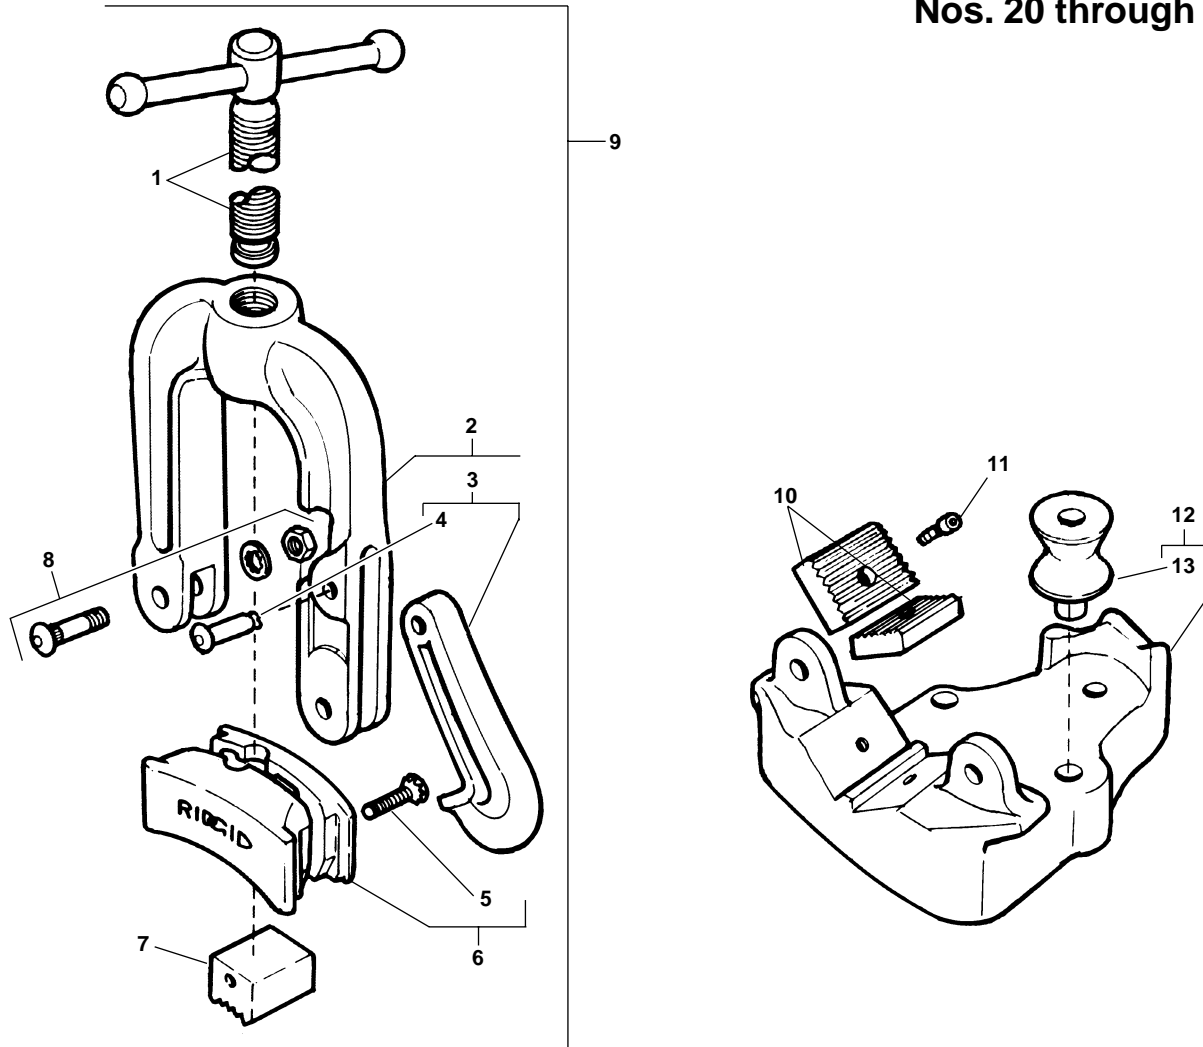

Nos. 20 through 23, 25, 27

**NOTE: Order parts by Catalog Number only.  
DO NOT order by Reference Number.**

Ref. No.	Description	20 1/8"-1 1/4"	21 1/8"-2"	22 1/8"-2 1/2"	23 1/8"-3"	25 1/8"-4"	27 1/8"-6"
1	Feed Screw	40275	40355	40390	40440	40535	40645
2	Yoke & Hook Assembly	40245	40310	40370	40425	40515	40620
3	Hook Assembly	40255	40320	40380	40435	40525	40630
4	Hinge Pin	40300	40340	40415	40470	40555	40670
5	Jaw Clamp Screw with Washer (2)	40265	40345	40385	40385	40530	40635
6	Jaw Clamp Assembly	40280	40360	40395	40445	40540	40650
7	Upper Jaw	40285	40335	40400	40455	40545	40590
8	Hinge Bolt, Washer and Nut	40295	40325	40410	40465	40560	40665
9	Yoke Assembly	40250	40315	40375	40430	40520	40625
10	Lower Jaw (1 Set)	40290	32100	40405	40460	40550	40660
11	Lower Jaw Screw (2)	40260	32205	32205	32205	32205	32270
12	Base Assembly	40240	40305	40365	40420	40510	40615
13	Spool	—	40330	40330	40450	40450	40655