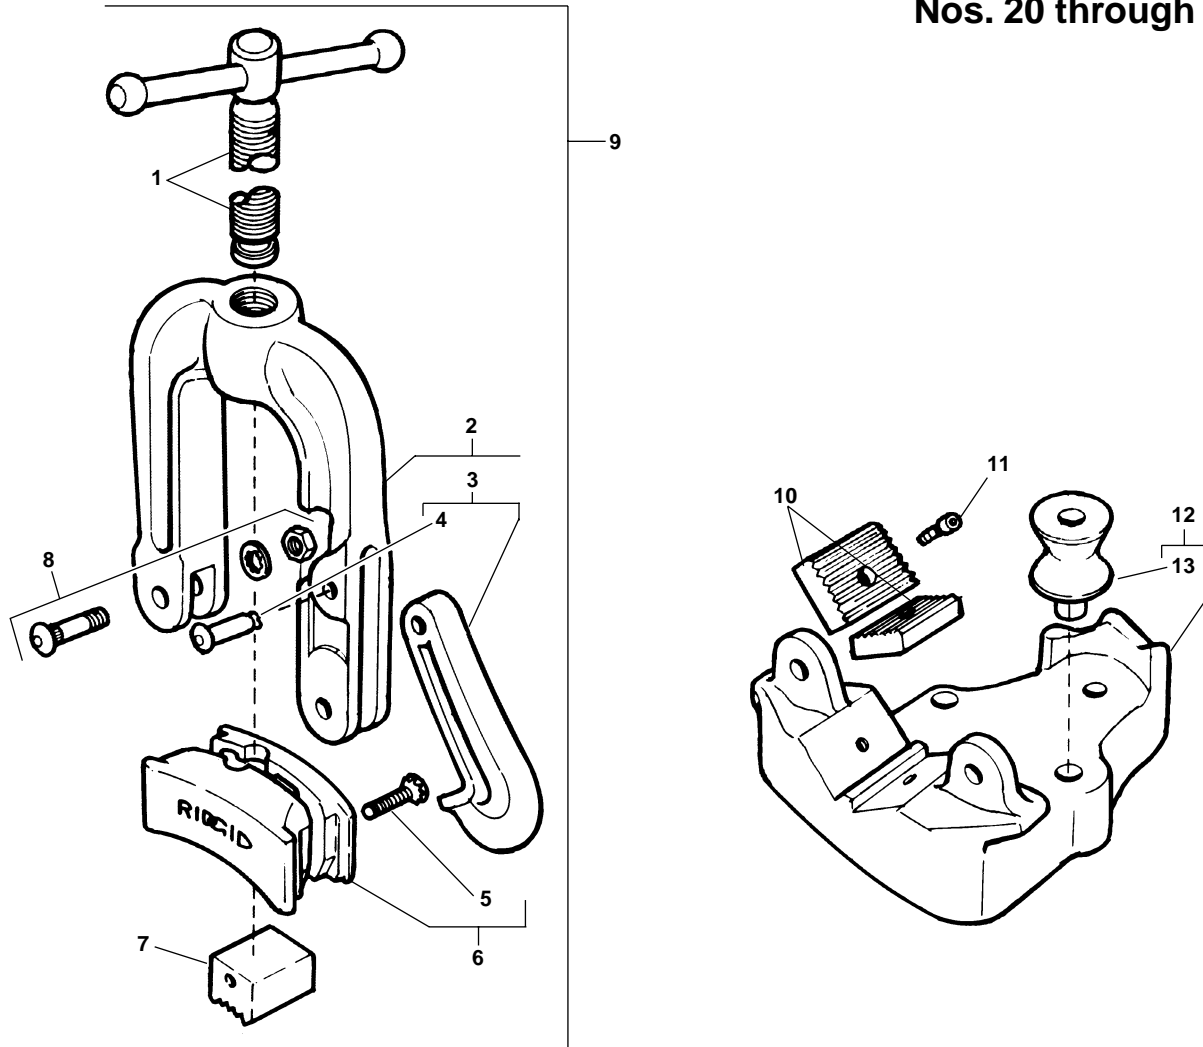

Nos. 20 through 23, 25, 27

**NOTE: Order parts by Catalog Number only.
DO NOT order by Reference Number.**

Ref. No.	Description	20 1/8"-1 1/4"	21 1/8"-2"	22 1/8"-2 1/2"	23 1/8"-3"	25 1/8"-4"	27 1/8"-6"
1	Feed Screw	40275	40355	40390	40440	40535	40645
2	Yoke & Hook Assembly	40245	40310	40370	40425	40515	40620
3	Hook Assembly	40255	40320	40380	40435	40525	40630
4	Hinge Pin	40300	40340	40415	40470	40555	40670
5	Jaw Clamp Screw with Washer (2)	40265	40345	40385	40385	40530	40635
6	Jaw Clamp Assembly	40280	40360	40395	40445	40540	40650
7	Upper Jaw	40285	40335	40400	40455	40545	40590
8	Hinge Bolt, Washer and Nut	40295	40325	40410	40465	40560	40665
9	Yoke Assembly	40250	40315	40375	40430	40520	40625
10	Lower Jaw (1 Set)	40290	32100	40405	40460	40550	40660
11	Lower Jaw Screw (2)	40260	32205	32205	32205	32205	32270
12	Base Assembly	40240	40305	40365	40420	40510	40615
13	Spool	—	40330	40330	40450	40450	40655