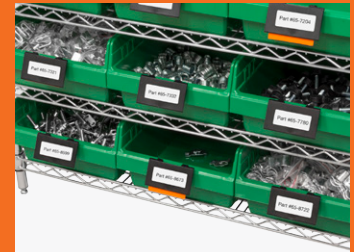

Kanban Extended Label Holder

Turn any bin storage system into a complete Kanban system!

- Slide out the orange flag to indicate that the bin needs refilled
- Label holder can be installed facing upward to view on low shelves or downward for high shelves

Install on the bin with the label area facing upward for viewing on low shelves or louvers.