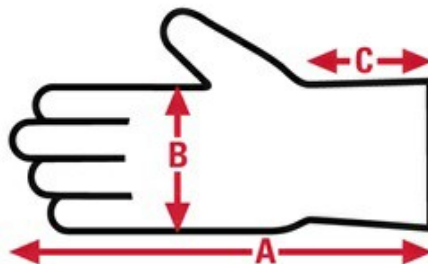

APPLICATIONS:

Janitorial , Nursing Home Care, Painting, Food service, Canning, Food

TECHNICAL DATA FOR: 6001

Series	Dura Shield	Overall Length	9.5 in.
Material Group	Unsupported		
Product Type	Disposable		
Glove Size	Large		
Material	Nitrile		
Grade	Industrial Grade		
Features	Reversible		

6001

Dura Shield

Disposable

Specification Sheet

Lining Unlined
Pattern Reversible
Thumb Style Wing
Made In Sri Lanka

Item No:	Size:	A:	B:	C:	Case Weight	UOM Weight
6001M	Medium	9.65	3.74	N/A	13.780 lb.	13.780
6001L	Large	9.77	4.33	N/A	14.667 lb.	14.667
6001S	Small	9.409	3.35	N/A	13.020 lb.	13.020
6001XL	X - Large	9.92	4.72	N/A	15.960 lb.	15.960
6001XXL	XX - Large	10.073	4.750	N/A	16.793 lb.	16.793
6001XS	X - Small	9.368	3.300	N/A	12.360 lb.	12.360
6001XXXL	XXX - Large	10.276	4.950	N/A	17.547 lb.	17.547