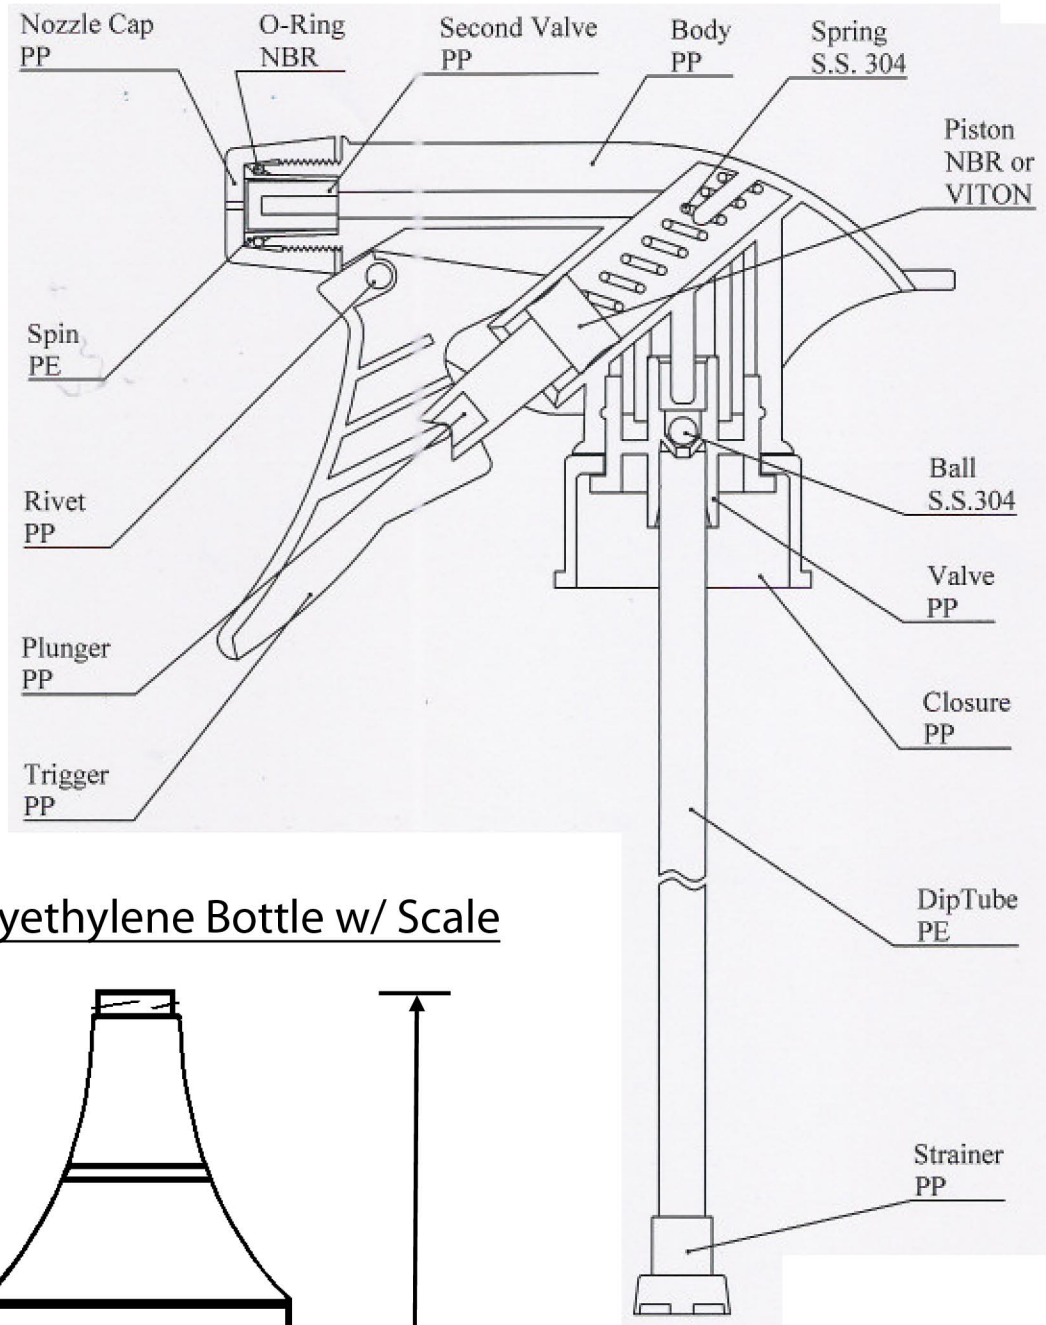

2ZWN8

24oz Polyethylene Bottle w/ Scale