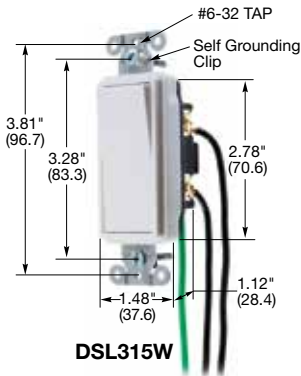

Pre-Wired/Leaded Decorator Spec. Grade Commercial Series, 15A, 120/277V AC - 8" #12 AWG THHN

Description	Rocker Color	Single Pole	Double Pole	Three Way	Four Way
Rocker, Polycarbonate, Pre-wired leads.	Black	DSL115BK	—	DSL315BK	—
	Brown	DSL115	—	DSL315	—
	Gray	DSL115GY	—	DSL315GY	—
	Ivory	DSL115I	—	DSL315I	—
	Light Almond	DSL115LA	—	DSL315LA	—
	White	DSL115W	—	DSL315W	—

20A, 120/277V AC

Description	Rocker Color	Single Pole	Double Pole	Three Way	Four Way
Rocker, Polycarbonate, Pre-wired leads.	Black	DSL120BK	DSL220BK	DSL320BK	DSL420BK
	Brown	DSL120	DSL220	DSL320	DSL420
	Gray	DSL120GY	DSL220GY	DSL320GY	DSL420GY
	Ivory	DSL120I	DSL220I	DSL320I	DSL420I
	Light Almond	DSL120LA	DSL220LA	DSL320LA	DSL420LA
	White	DSL120W	DSL220W	DSL320W	DSL420W

Note: See page D-15 for accessories and page D-16 for wallplates.
See page D-22 for technical information.