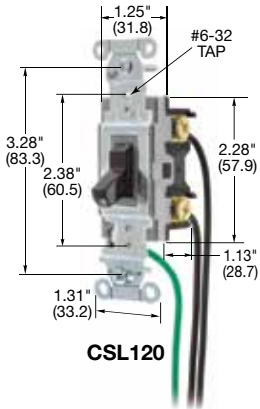

Pre-Wired/Leaded Toggle Spec. Grade Commercial Series, 15A, 120/277V AC - 8" #12 AWG THHN

Description	Toggle Color	Single Pole	Double Pole	Three Way	Four Way
Toggle, Nylon, Pre-wired leads.	Black	CSL115BK	CSL215BK	CSL315BK	CSL415BK
	Brown	CSL115	CSL215	CSL315	CSL415
	Gray	CSL115GY	CSL215GY	CSL315GY	CSL415GY
	Ivory	CSL115I	CSL215I	CSL315I	CSL415I
	Light Almond	CSL115LA	CSL215LA	CSL315LA	CSL415LA
	White	CSL115W	CSL215W	CSL315W	CSL415W

20A, 120/277V AC

Description	Toggle Color	Single Pole	Double Pole	Three Way	Four Way
Toggle, Nylon, Pre-wired leads.	Black	CSL120BK	CSL220BK	CSL320BK	CSL420BK
	Brown	CSL120	CSL220	CSL320	CSL420
	Gray	CSL120GY	CSL220GY	CSL320GY	CSL420GY
	Ivory	CSL120I	CSL220I	CSL320I	CSL420I
	Light Almond	CSL120LA	CSL220LA	CSL320LA	CSL420LA
	Red	CSL120R	CSL220R	CSL320R	CSL420R
	White	CSL120W	CSL220W	CSL320W	CSL420W

20A, 120/277V AC

Description	Rocker Color	Single Pole	Double Pole	Three Way	Four Way
Rocker, Polycarbonate, Pre-wired leads.	Black	DSL120BK	DSL220BK	DSL320BK	DSL420BK
	Brown	DSL120	DSL220	DSL320	DSL420
	Gray	DSL120GY	DSL220GY	DSL320GY	DSL420GY
	Ivory	DSL120I	DSL220I	DSL320I	DSL420I
	Light Almond	DSL120LA	DSL220LA	DSL320LA	DSL420LA
	White	DSL120W	DSL220W	DSL320W	DSL420W

20A, 120/277V AC

Description	Rocker Color	Single Pole	Double Pole	Three Way	Four Way
Rocker, back and side wired.	Black	DS120BK	DS220BK	DS320BK	DS420BK
	Brown	DS120	DS220B	DS320	DS420
	Gray	DS120GY	DS220GY	DS320GY	DS420GY
	Ivory	DS120I	DS220I	DS320I	DS420I
	Light Almond	DS120LA	DS220LA	DS320LA	DS420LA
	Red	DS120R	DS220R	DS320R	DS420R
	White	DS120W	DS220W	DS320W	DS420W