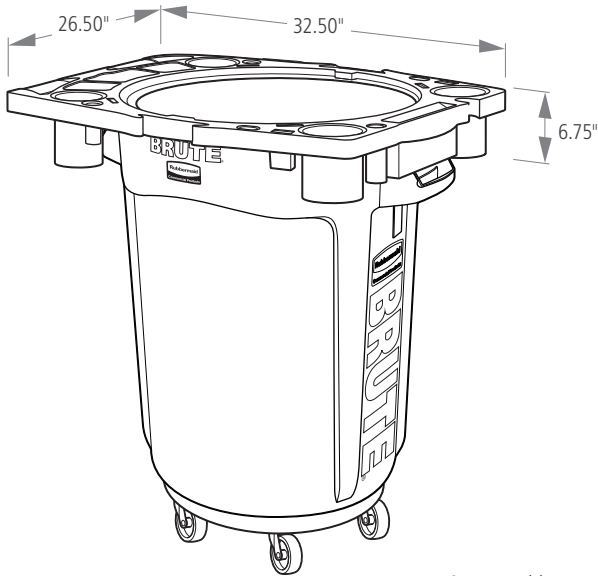

BRUTE® Rim Caddy

BRUTE® CADDIES

SKU #	DESCRIPTION	COLOR	FITS	LENGTH IN	WIDTH IN	HEIGHT IN	DIAMETER IN	PACK SIZE
FG264200YEL	BRUTE® CADDY BAG	YELLOW	32 AND 44 GALLON	–	–	20.50	20.00	6
1867533	EXECUTIVE BRUTE® CADDY BAG	BLACK	32 AND 44 GALLON	–	–	20.50	20.00	6
FG9W8700YEL	BRUTE® RIM CADDY	YELLOW	44 GALLON	32.50	26.50	6.75	–	1