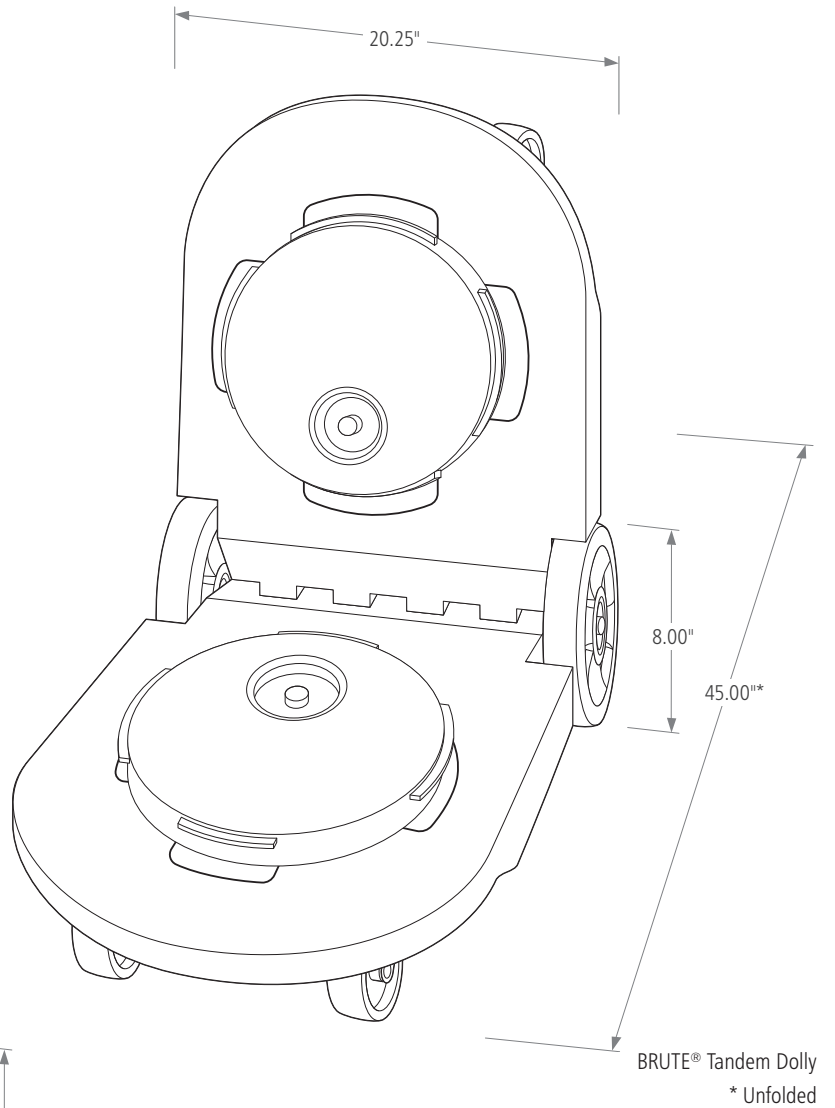

BRUTE® DOLLIES

BRUTE® dollies are designed to be durable, long-lasting, and are able to withstand the toughest commercial environments while simplifying everyday tasks.

Features and Benefits:

- Rugged casters help keep fully loaded BRUTE® containers stable, even on rough and uneven floors, and swivel smoothly for easy maneuvering
- Twist locks hold containers securely in place and unlock easily for unloading, allowing for easy transport
- Structural foam construction provides superior strength and durability

BRUTE® DOLLIES

SKU #	DESCRIPTION	COLOR	FITS	LENGTH	WIDTH	HEIGHT	DIAMETER	PACK SIZE
				IN	IN	IN	IN	
FG264000BLA	BRUTE® DOLLY	BLACK	ALL	-	-	6.63	18.25	2
FG264043BLA	BRUTE® QUIET DOLLY	BLACK	ALL	-	-	6.63	18.25	2
FG264600BLA	BRUTE® TANDEM DOLLY	BLACK	ALL	45.00	20.25	8.00	-	1