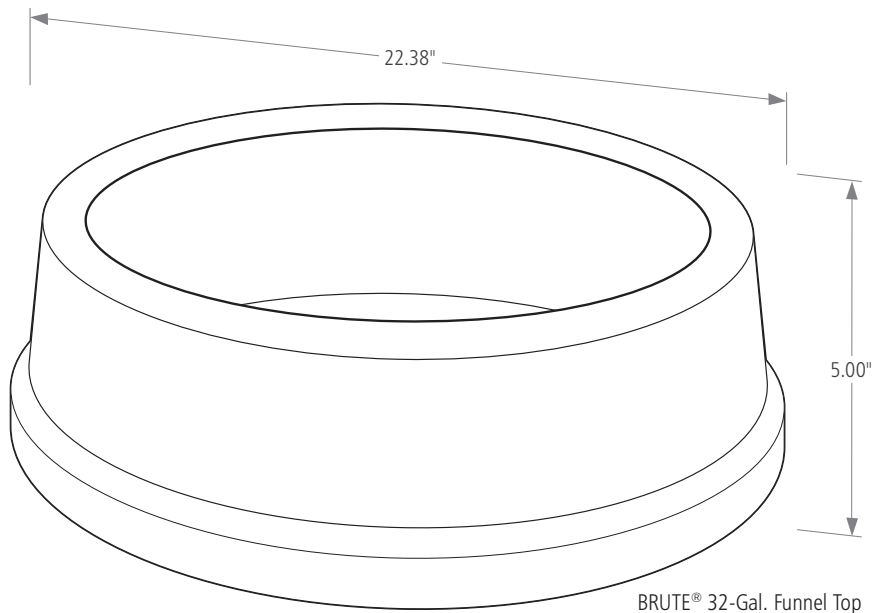

BRUTE® LIDS

BRUTE® lids are constructed with the highest quality material; a UV inhibitor ensures long life in even the most extreme commercial environments. Lids come in a variety of different styles, including self-draining lids, dome top lids, and funnel lids to meet any commercial need.

Features and Benefits:

- Self-draining lids have channels that prevent water from pooling, reducing still water buildup, and include ridges that enable stacking to provide space-efficient storage
- Dome top lids have a spring action door that allows for easy trash disposal while keeping odors and insects out
- Self-draining lids and dome top lids both have a snap-lock feature that ensures a secure fit
- Funnel top lids have a cut-out top that enables hands-free refuse disposal and a funnel design that conceals waste from public view