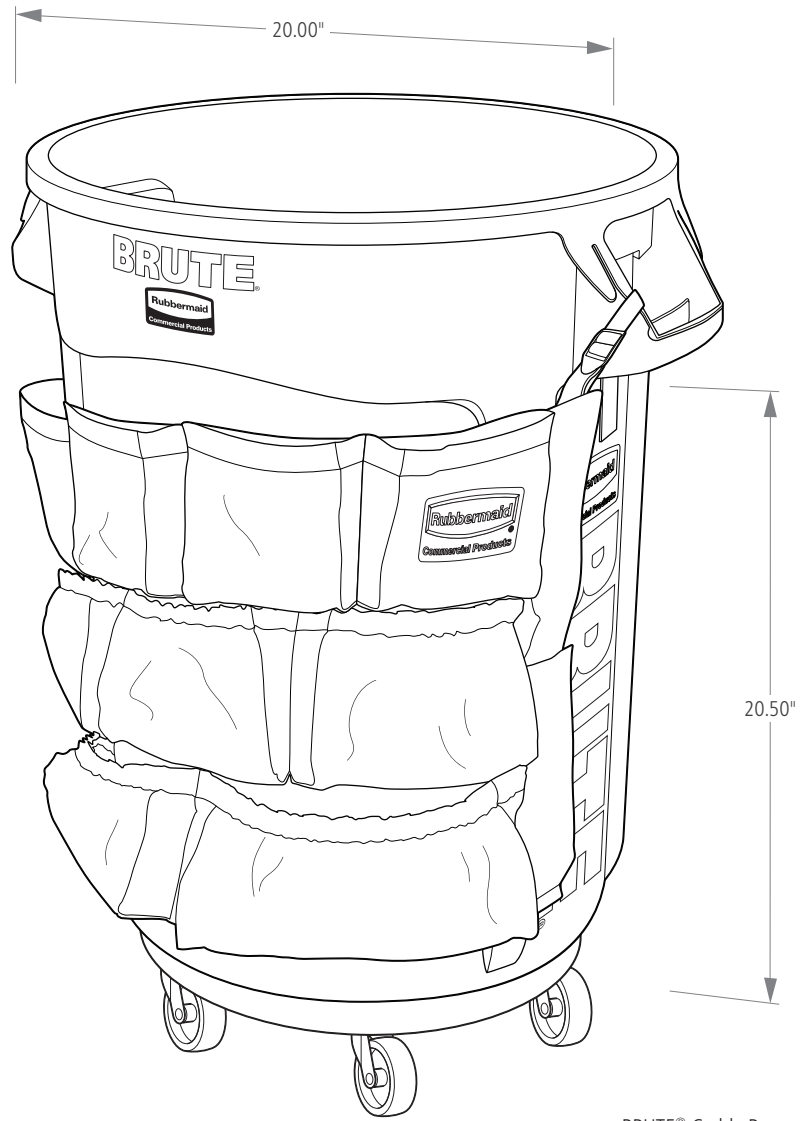

## Features and Benefits:

- Rugged casters help keep fully loaded BRUTE® containers stable, even on rough and uneven floors, and swivel smoothly for easy maneuvering
- Twist locks hold containers securely in place and unlock easily for unloading, allowing for easy transport
- Structural foam construction provides superior strength and durability

## BRUTE® DOLLIES

SKU #	DESCRIPTION	COLOR	FITS	LENGTH	WIDTH	HEIGHT	DIAMETER	PACK SIZE
				IN	IN	IN	IN	
FG264000BLA	BRUTE® DOLLY	BLACK	ALL	-	-	6.63	18.25	2
FG264043BLA	BRUTE® QUIET DOLLY	BLACK	ALL	-	-	6.63	18.25	2
FG264600BLA	BRUTE® TANDEM DOLLY	BLACK	ALL	45.00	20.25	8.00	-	1

## Features and Benefits:

- The Caddy Bag is made of a heavy-duty vinyl material with elastic pockets that make on-board storage easy. The adjustable straps make installation and removal easy on 32- and 44-gallon BRUTE® containers
- The Rim Caddy has multiple storage compartments and hooks, along with liner retention bands to keep liners securely in place, and has snap-on tabs to hold the caddy in place