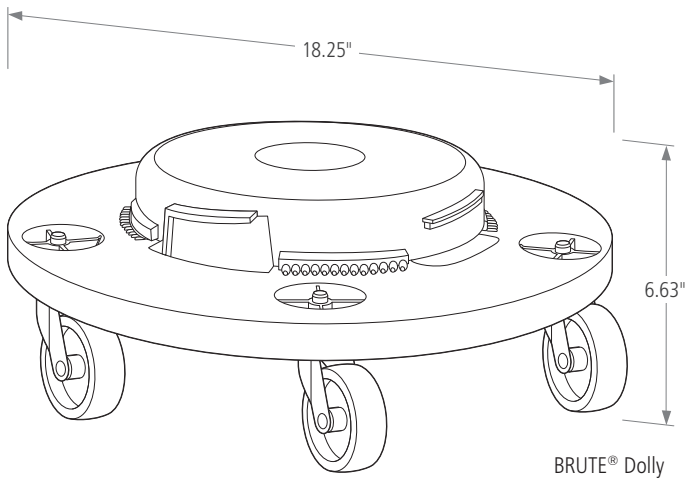

BRUTE® DOLLIES

BRUTE® dollies are designed to be durable, long-lasting, and are able to withstand the toughest commercial environments while simplifying everyday tasks.

Features and Benefits:

- Rugged casters help keep fully loaded BRUTE® containers stable, even on rough and uneven floors, and swivel smoothly for easy maneuvering
- Twist locks hold containers securely in place and unlock easily for unloading, allowing for easy transport
- Structural foam construction provides superior strength and durability

BRUTE® DOLLIES

SKU #	DESCRIPTION	COLOR	FITS	LENGTH	WIDTH	HEIGHT	DIAMETER	PACK SIZE
				IN	IN	IN	IN	
FG264000BLA	BRUTE® DOLLY	BLACK	ALL	-	-	6.63	18.25	2
FG264043BLA	BRUTE® QUIET DOLLY	BLACK	ALL	-	-	6.63	18.25	2
FG264600BLA	BRUTE® TANDEM DOLLY	BLACK	ALL	45.00	20.25	8.00	-	1