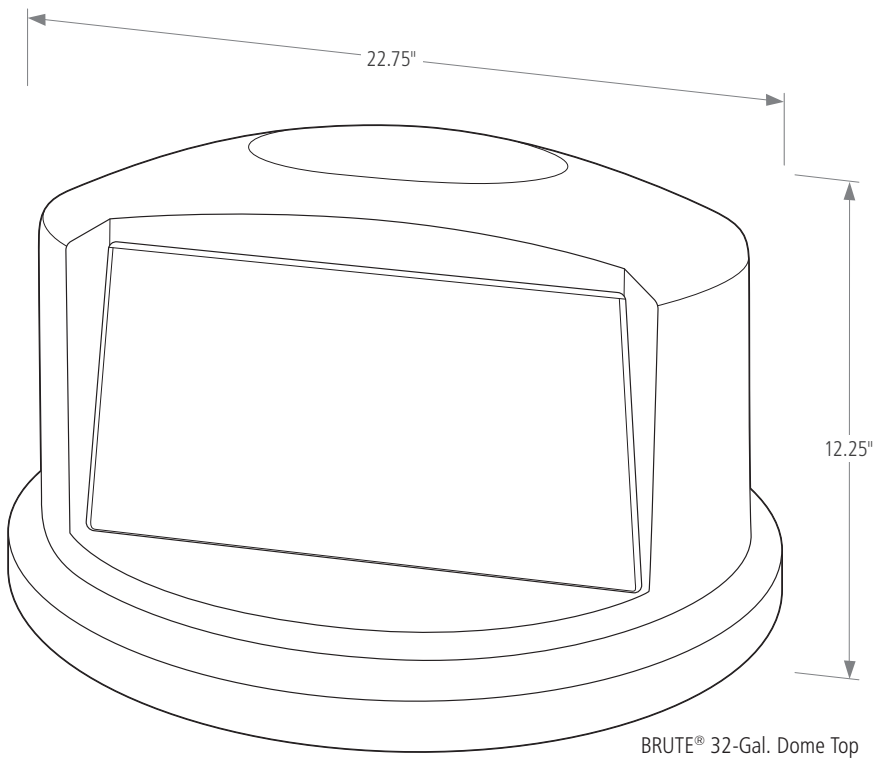

BRUTE® LIDS

BRUTE® lids are constructed with the highest quality material; a UV inhibitor ensures long life in even the most extreme commercial environments. Lids come in a variety of different styles, including self-draining lids, dome top lids, and funnel lids to meet any commercial need.

Features and Benefits:

- Self-draining lids have channels that prevent water from pooling, reducing still water buildup, and include ridges that enable stacking to provide space-efficient storage
- Dome top lids have a spring action door that allows for easy trash disposal while keeping odors and insects out
- Self-draining lids and dome top lids both have a snap-lock feature that ensures a secure fit
- Funnel top lids have a cut-out top that enables hands-free refuse disposal and a funnel design that conceals waste from public view