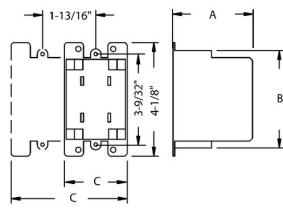

OLD WORK NON-METALLIC CABLE BOXES

Old Work Cable Boxes - For Nonmetallic Sheathed Cable
Two-gang, 2-3/4 in. Deep, 25.0 Cu. in., Flush Mount

A78

Catalog #: 7488RAC

APPLICATIONS

RACO® Nonmetallic cable boxes are used in branch circuit wiring to splice wires
Accommodates wiring devices such as switches and receptacles
Provide excellent protection for wiring system or devices

RECOMMENDED MAX LOAD

Fixture (Static) Lbs.: ---

CONFIGURATION

Cable Clamps: 6

DRAWING DIMENSIONS

Dimension A: 2-3/4 in.
Dimension C: 3 in.

PRODUCT MEASUREMENTS

Depth: 2-3/4 in.
Cubic Inches (cm3): 25.0 (409.6)
Wt. Ea. (Lbs.): 0.272
Product Length (in.): 2.75
Product Width (in.): 4.13
Product Height (in.): 3.00

PACKAGING

Minimum Pack Qty.: 30
Std. Pkg.: 30
Product UPC-A Labeled: Yes
Weight (Lbs. Per/C): 27.20
Ship Carton Length (in.): 24.00
Ship Carton Width (in.): 8.00

Ship Carton Height (in.):	16.00
Ctn Weight (Lbs.):	8.16
Pallet Qty:	750
UPC Number:	050169974889
I2of5:	50050169974884