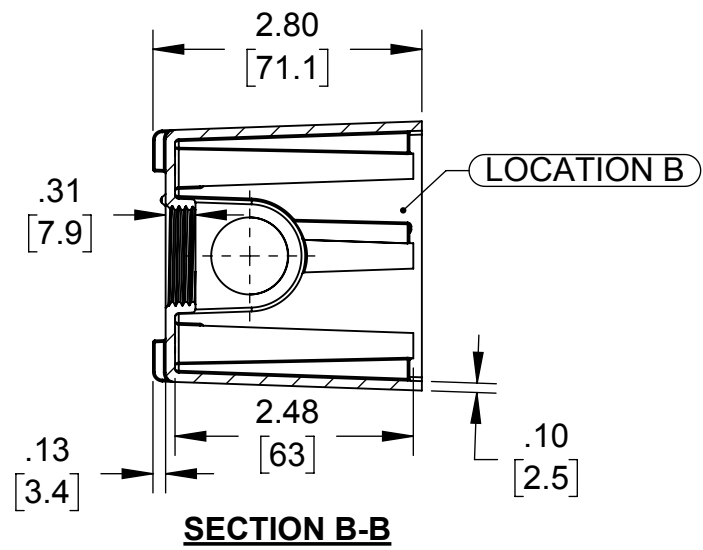

#10-32UNF-2A X 3/8" HEX WASHER SELF TAPPING TRILOBULAR GROUNDING SCREW

CLOSURE PLUG (QTY. 2)

BOX MOUNTING LUG (QTY. 2)

OUTLET SIZE (SEE TABLE BELOW)

LIST OF PARTS		
DESCRIPTION	MATERIAL	FINISH
SINGLE GANG DEEP BOX	DIE-CAST ALUMINUM	PAINT
GROUNDING SCREW	C1022 STEEL	GREEN ZINC AERODITE
CLOSURE PLUG	LEXAN/ZINC	SEE TABLE
MOUNTING LUG	CRCA	N/A
MOUNTING LUG SCREW	C1022 STEEL	.00015" ZINC PASSIVATION

GRAY BOX	CLOSURE PLUG 1/2" & 3/4" NPT	
	MATERIAL	FINISH
PRIMARY	LEXAN	GRAY
ALTERNATE	ZINC	NATURAL

GRAY BOX	CLOSURE PLUG 1" NPT	
	MATERIAL	FINISH
PRIMARY	ZINC	NATURAL

- NOTES:
- ALL DIMENSIONS ARE IN INCHES AND [MILLIMETERS]
 - BOX VOLUME: 22.50 IN³ [368.7 CM³]
 - UL & CSA LISTED.

OUTLETS			
CAT. #	OUTLET SIZE	OUTLET LOCATION	OUTLET QTY.
5385-0	1/2" - 14 NPT	A,B & C	1
5386-0	3/4" - 14 NPT	A,B & C	1
5387-0	1" - 11.5 NPT	A,B & C	1

SYMBOL	INITIAL RELEASE	S.J.	07/12/17
	REVISION DESCRIPTION	APP	DATE

THE DESIGN AND DIMENSIONS OF THE PRODUCT SHOWN ON THIS DRAWING ARE SUBJECT TO CHANGE WITHOUT NOTICE

TITLE:
SINGLE GANG DEEP WITH 3-HOLE RECT. BOX

TOLERANCE UNLESS OTHERWISE SPECIFIED
.XX DECIMAL ±.015
.XXX DECIMAL ±.005
ANGLE ±2°