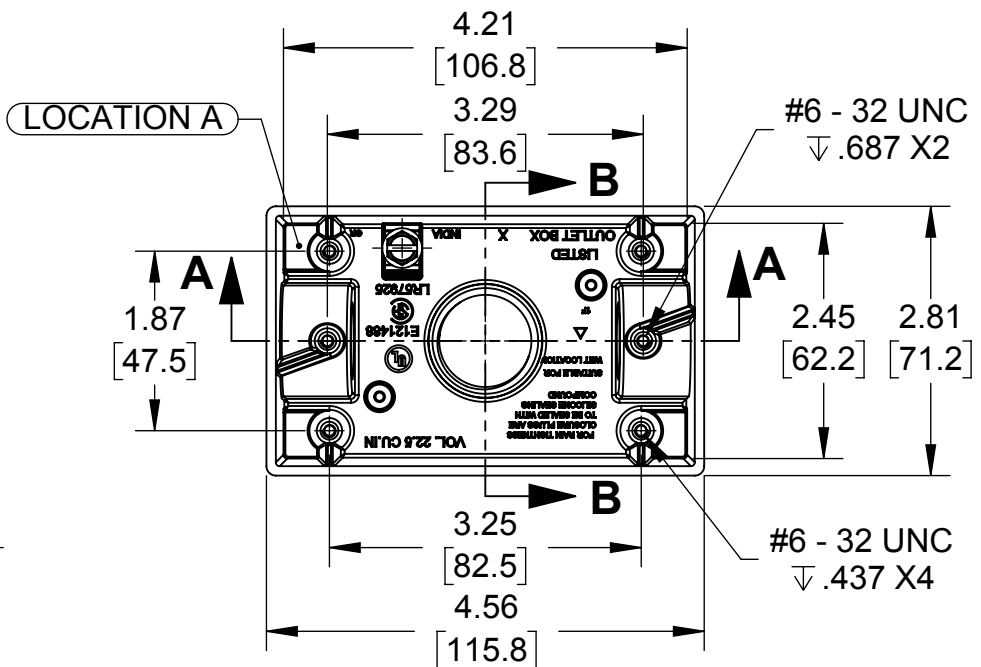

CAT. #	COLOR	Ø D
5385-0	GRAY AKZO NOBEL# JW107N	.62 [15.7]
5386-0	GRAY AKZO NOBEL# JW107N	.84 [21.3]
5387-0	GRAY AKZO NOBEL# JW107N	1.03 [26.2]

#8 - 32 UNC-2A X 1/4" CROSS RECESSED UNDERCUT FLAT COUNTERSUNK HEAD, SELF TAPPING SCREW-TYPE F (QTY. 2)

#10-32UNF-2A X 3/8" HEX WASHER SELF TAPPING TRILOBULAR GROUNDING SCREW

CLOSURE PLUG (QTY. 2)

BOX MOUNTING LUG (QTY. 2)

OUTLET SIZE (SEE TABLE BELOW)

LIST OF PARTS		
DESCRIPTION	MATERIAL	FINISH
SINGLE GANG DEEP BOX	DIE-CAST ALUMINUM	PAINT
GROUNDING SCREW	C1022 STEEL	GREEN ZINC AERODITE
CLOSURE PLUG	LEXAN/ZINC	SEE TABLE
MOUNTING LUG	CRCA	N/A
MOUNTING LUG SCREW	C1022 STEEL	.00015" ZINC PASSIVATION

OUTLETS			
CAT. #	OUTLET SIZE	OUTLET LOCATION	OUTLET QTY.
5385-0	1/2" - 14 NPT	A,B & C	1
5386-0	3/4" - 14 NPT	A,B & C	1
5387-0	1" - 11.5 NPT	A,B & C	1

SYMBOL	INITIAL RELEASE	S.J.	07/12/17
	REVISION DESCRIPTION	APP	DATE

THE DESIGN AND DIMENSIONS OF THE PRODUCT SHOWN ON THIS DRAWING ARE SUBJECT TO CHANGE WITHOUT NOTICE

TITLE:
SINGLE GANG DEEP WITH 3-HOLE RECT. BOX

TOLERANCE UNLESS OTHERWISE SPECIFIED
.XX DECIMAL ±.015
.XXX DECIMAL ±.005
ANGLE ±2°