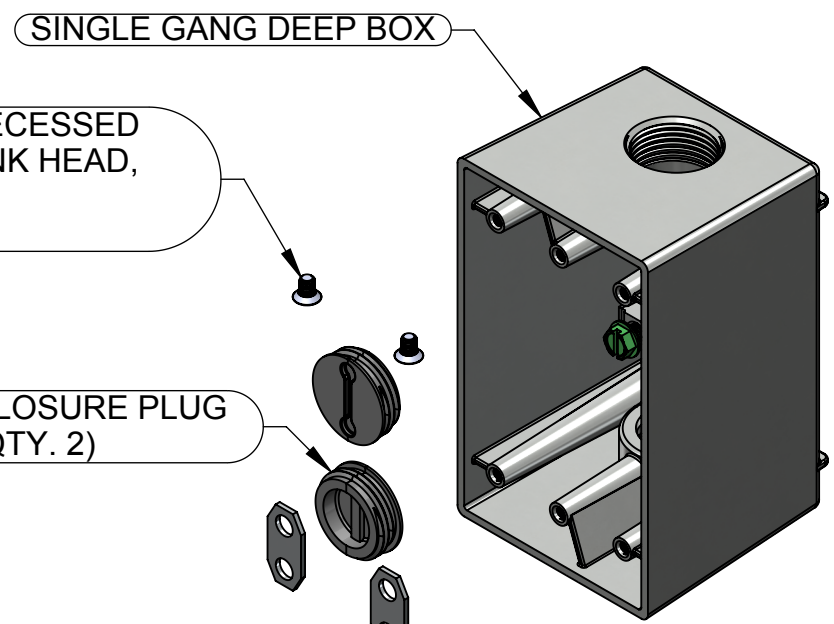

CAT. #	COLOR	Ø D
5385-0	GRAY AKZO NOBEL# JW107N	.62 [15.7]
5386-0	GRAY AKZO NOBEL# JW107N	.84 [21.3]
5387-0	GRAY AKZO NOBEL# JW107N	1.03 [26.2]

#8 - 32 UNC-2A X 1/4" CROSS RECESSED UNDERCUT FLAT COUNTERSUNK HEAD, SELF TAPPING SCREW-TYPE F (QTY. 2)

#10-32UNF-2A X 3/8" HEX WASHER SELF TAPPING TRILOBULAR GROUNDING SCREW

CLOSURE PLUG (QTY. 2)

BOX MOUNTING LUG (QTY. 2)

OUTLET SIZE (SEE TABLE BELOW)

LIST OF PARTS		
DESCRIPTION	MATERIAL	FINISH
SINGLE GANG DEEP BOX	DIE-CAST ALUMINUM	PAINT
GROUNDING SCREW	C1022 STEEL	GREEN ZINC AERODITE
CLOSURE PLUG	LEXAN/ZINC	SEE TABLE
MOUNTING LUG	CRCA	N/A
MOUNTING LUG SCREW	C1022 STEEL	.00015" ZINC PASSIVATION

GRAY BOX	CLOSURE PLUG 1/2" & 3/4" NPT	
	MATERIAL	FINISH
PRIMARY	LEXAN	GRAY
ALTERNATE	ZINC	NATURAL

GRAY BOX	CLOSURE PLUG 1" NPT	
	MATERIAL	FINISH
PRIMARY	ZINC	NATURAL

- NOTES:
- ALL DIMENSIONS ARE IN INCHES AND [MILLIMETERS]
 - BOX VOLUME: 22.50 IN³ [368.7 CM³]
 - UL & CSA LISTED.

THE DESIGN AND DIMENSIONS OF THE PRODUCT SHOWN ON THIS DRAWING ARE SUBJECT TO CHANGE WITHOUT NOTICE

TITLE:
SINGLE GANG DEEP WITH 3-HOLE RECT. BOX

TOLERANCE UNLESS OTHERWISE SPECIFIED
.XX DECIMAL ±.015
.XXX DECIMAL ±.005
ANGLE ±2°