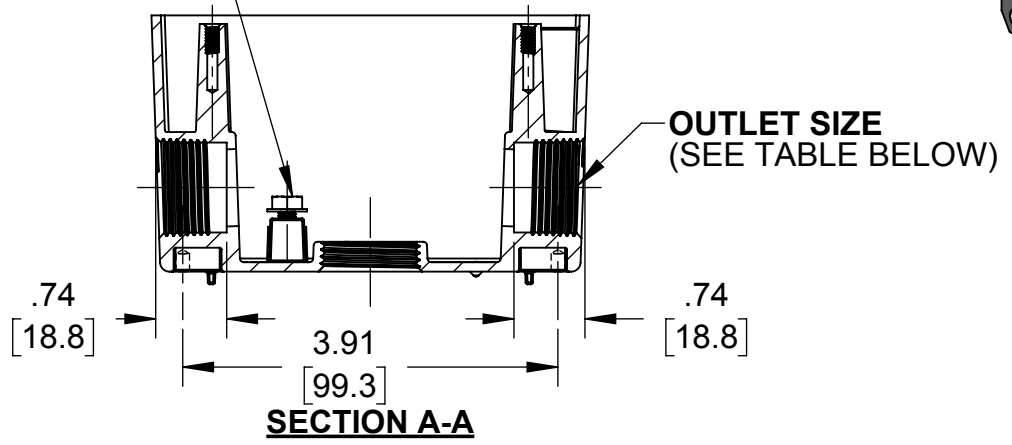

#10-32UNF-2A X 3/8" HEX WASHER SELF TAPPING TRILOBULAR GROUNDING SCREW

CLOSURE PLUG (QTY. 2)

BOX MOUNTING LUG (QTY. 2)

OUTLET SIZE (SEE TABLE BELOW)

LIST OF PARTS		
DESCRIPTION	MATERIAL	FINISH
SINGLE GANG DEEP BOX	DIE-CAST ALUMINUM	PAINT
GROUNDING SCREW	C1022 STEEL	GREEN ZINC AERODITE
CLOSURE PLUG	LEXAN/ZINC	SEE TABLE
MOUNTING LUG	CRCA	N/A
MOUNTING LUG SCREW	C1022 STEEL	.00015" ZINC PASSIVATION

GRAY BOX	CLOSURE PLUG 1/2" & 3/4" NPT	
	MATERIAL	FINISH
PRIMARY	LEXAN	GRAY
ALTERNATE	ZINC	NATURAL

GRAY BOX	CLOSURE PLUG 1" NPT	
	MATERIAL	FINISH
PRIMARY	ZINC	NATURAL

- NOTES:
- ALL DIMENSIONS ARE IN INCHES AND [MILLIMETERS]
 - BOX VOLUME: 22.50 IN³ [368.7 CM³]
 - UL & CSA LISTED.

OUTLETS			
CAT. #	OUTLET SIZE	OUTLET LOCATION	OUTLET QTY.
5385-0	1/2" - 14 NPT	A,B & C	1
5386-0	3/4" - 14 NPT	A,B & C	1
5387-0	1" - 11.5 NPT	A,B & C	1

SYMBOL	INITIAL RELEASE	S.J.	07/12/17
	REVISION DESCRIPTION	APP	DATE

THE DESIGN AND DIMENSIONS OF THE PRODUCT SHOWN ON THIS DRAWING ARE SUBJECT TO CHANGE WITHOUT NOTICE

TITLE:
SINGLE GANG DEEP WITH 3-HOLE RECT. BOX

TOLERANCE UNLESS OTHERWISE SPECIFIED
.XX DECIMAL ±.015
.XXX DECIMAL ±.005
ANGLE ±2°