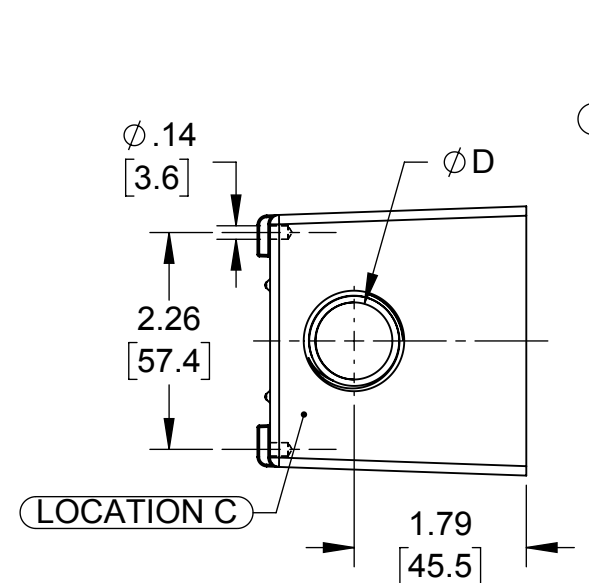

#10-32UNF-2A X 3/8" HEX WASHER SELF TAPPING TRILOBULAR GROUNDING SCREW

CLOSURE PLUG (QTY. 2)

BOX MOUNTING LUG (QTY. 2)

OUTLET SIZE (SEE TABLE BELOW)

LIST OF PARTS		
DESCRIPTION	MATERIAL	FINISH
SINGLE GANG DEEP BOX	DIE-CAST ALUMINUM	PAINT
GROUNDING SCREW	C1022 STEEL	GREEN ZINC AERODITE
CLOSURE PLUG	LEXAN/ZINC	SEE TABLE
MOUNTING LUG	CRCA	N/A
MOUNTING LUG SCREW	C1022 STEEL	.00015" ZINC PASSIVATION

GRAY BOX	CLOSURE PLUG 1/2" & 3/4" NPT	
	MATERIAL	FINISH
PRIMARY	LEXAN	GRAY
ALTERNATE	ZINC	NATURAL

GRAY BOX	CLOSURE PLUG 1" NPT	
	MATERIAL	FINISH
PRIMARY	ZINC	NATURAL

- NOTES:
- ALL DIMENSIONS ARE IN INCHES AND [MILLIMETERS]
 - BOX VOLUME: 22.50 IN³ [368.7 CM³]
 - UL & CSA LISTED.

OUTLETS			
CAT. #	OUTLET SIZE	OUTLET LOCATION	OUTLET QTY.
5385-0	1/2" - 14 NPT	A,B & C	1
5386-0	3/4" - 14 NPT	A,B & C	1
5387-0	1" - 11.5 NPT	A,B & C	1

SYMBOL	INITIAL RELEASE	S.J.	07/12/17
	REVISION DESCRIPTION	APP	DATE

THE DESIGN AND DIMENSIONS OF THE PRODUCT SHOWN ON THIS DRAWING ARE SUBJECT TO CHANGE WITHOUT NOTICE

TITLE:
SINGLE GANG DEEP WITH 3-HOLE RECT. BOX

TOLERANCE UNLESS OTHERWISE SPECIFIED
.XX DECIMAL ±.015
.XXX DECIMAL ±.005
ANGLE ±2°