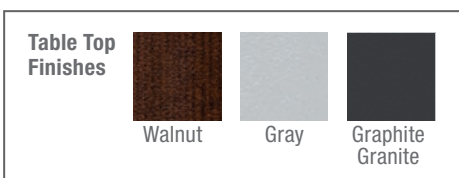

CaféWorks Tables

Gather. Unwind. Collaborate.

Tables that bring people together for a quick meeting, an impromptu coffee break, or a place to relax and work alone.

- ✓ Wear resistant melamine top, 1-1/8" thick particleboard with T-mold edge.
- ✓ Sleek and contemporary, sturdy all steel raised arch tubular base in powder coated Silver finish.
- ✓ Swivel base levelers help compensate for uneven flooring.
- ✓ Seated and Bistro standing height versions.
- ✓ Curvilinear square and round tops available in 3 finishes.
- ✓ Top sizes in 36" and 42" options.
- ✓ Top and base ship together in 1 box.
- ✓ 5 yr Limited Warranty.

Chairs are ergonomically designed for comfort and contemporary style.

- ✓ Seat pan and seat back are constructed of blow-molded high-density Polyethylene.
- ✓ Durable, dent and scratch resistant and easy to clean.
- ✓ Frame is heavy gauge, 1" diameter, powder-coated, steel tube with non-mar feet.

36" Square Café Table in Graphite Granite