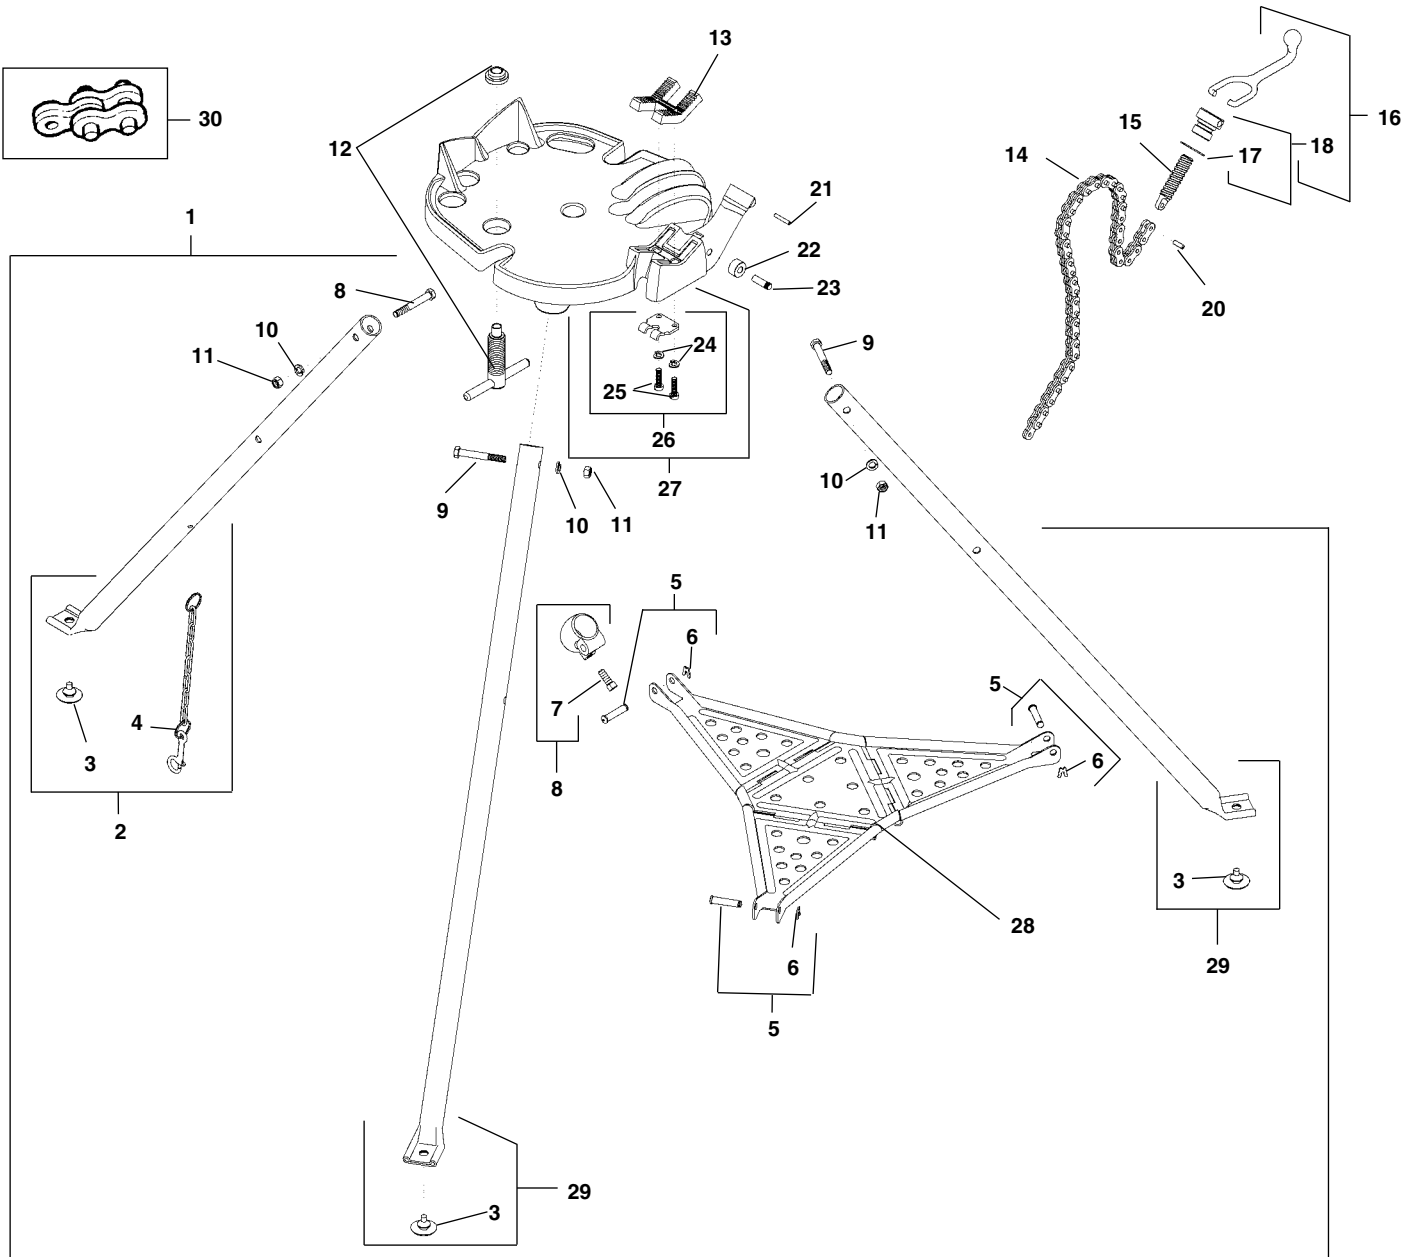

Capacity: 1/8", through 6"

**NOTE: Order parts by Catalog Number only.
DO NOT order by Reference Number.**

Ref. No.	Catalog No.	Description	Ref. No.	Catalog No.	Description	Ref. No.	Catalog No.	Description
—	72037	460 Tristand	11	44225	Nut 3/8" - 16 (3)	21	31650	Nut Locking Pin
—	72042	460E Tristand Export	12	72102	Jack Screw Assembly	22	40990	Roll
1	40915	Leg & Tray Assembly	13	41020	Jaw	23	41035	Roll Pin
2	41250	Rear Leg Assembly		41280	Jaw for Plastic Pipe	24	60080	Washer, 5/16"
3	40940	Grommet (3)		40222	Jaw for Plastic Coated Pipe	25	95397	Screw, 5/16" - 18 x 2"
4	40945	Leg Chain	14	72092	Chain Assembly	26	93537	Wear Plate
5	41265	Tray Pin with "X" Washer (3)	15	41065	Chain Screw	27	72097	Base with Wear Plate and Screws
6	41270	"X" Washer (3)	16	41015	Handle	28	41240	Tool Tray
7	41235	Tray Support with Screw	17	41025	Friction Ring	29	41255	Front Leg Assembly (2)
8	41245	Set Screw	18	41060	Swivel Nut w/Friction Ring	30	68625	Chain Extension Link
9	46675	Hex Bolt 3/8" - 16 x 2 3/4" (3)	19	41050	Handle Assembly			
10	40930	Lock Washer 3/8" (3)	20	41040	Chain Screw Pin			