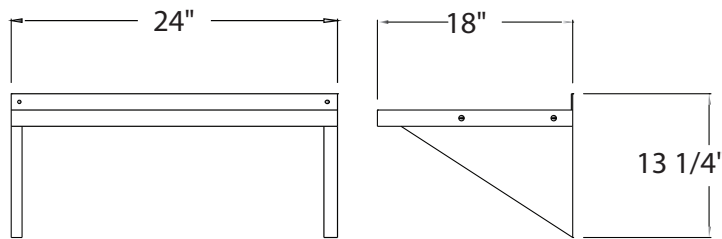

Material:

- The **Regular 18 GA** wall shelves are constructed out of .040" aluminum sheet.
- The **Heavy-Duty 12 GA** wall shelves are constructed out of 080" aluminum sheet.

Guarantee:

- **Lifetime Guarantee** against rust and corrosion.
- **Five-Year Guarantee** against workmanship and material defects.

Solid Wall Shelf • H.D. & Standard

#95634

Model No.	Size D-L	Wt. Cap.	Ship Lbs.
Solid Wall Shelves- Regular 18 GA			
NS675	12" x 24"	200	5
1125	12" x 36"	150	7
1126	12" x 48"	125	8
1127	12" x 60"	100	9

For lighter loads and smaller product, contains spills.
Options: Extra Undershelf Brackets - Call Factory